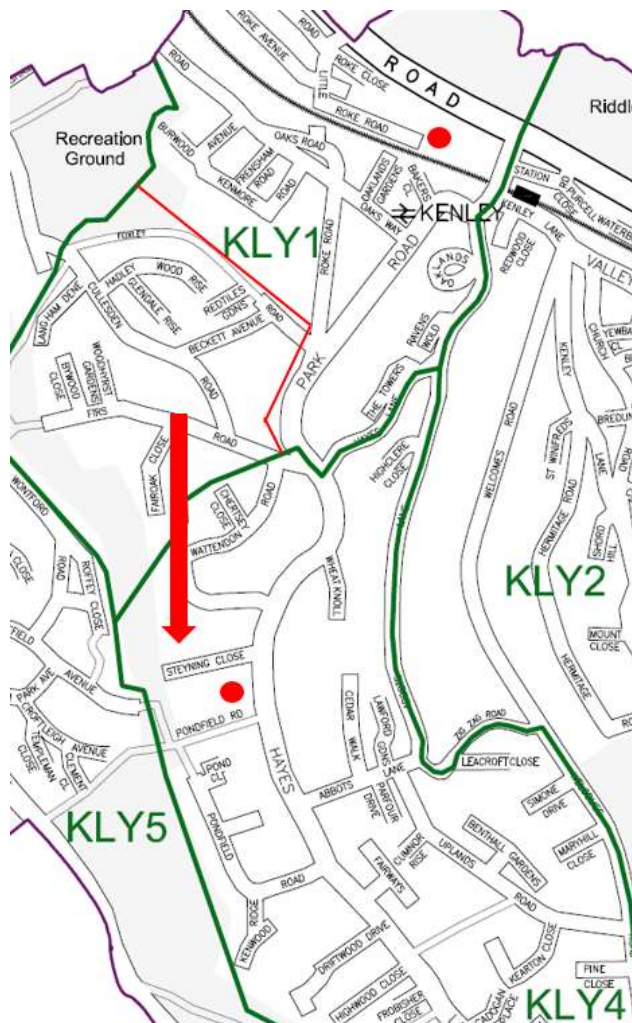

Recommendations:

Move the streets in KLY1 polling district that are located at the top of the hill from KLY1 polling district to KLY4 polling district so that the electors can vote at Hayes Primary School, Hayes Lane which is located a little further along the ridge of the hill.

Streets to be moved:

Beckett Avenue, Bywood Close, Cullesden Road, Fair oak Close, Firs Road, Foxley Road, Glendale Rise, Hadley Wood Rise, Langham Dene, Redtiles Gardens, Woodhyrst Gardens.

421 electors will be affected by the change.

Move the 4 properties in Welcome Road that are in KLY4 in error to KLY2.

Revised Electorates:

KLY1 - Harris Primary School, Little Roke Road, Kenley, Surrey, CR8 5NF
1306

KLY2 - Kenley Memorial Hall, Godstone Road, Kenley, Surrey, CR8 5AB
1445

KLY4 - Hayes Primary School, Hayes Lane, Kenley, Surrey, CR8 5JN
1798