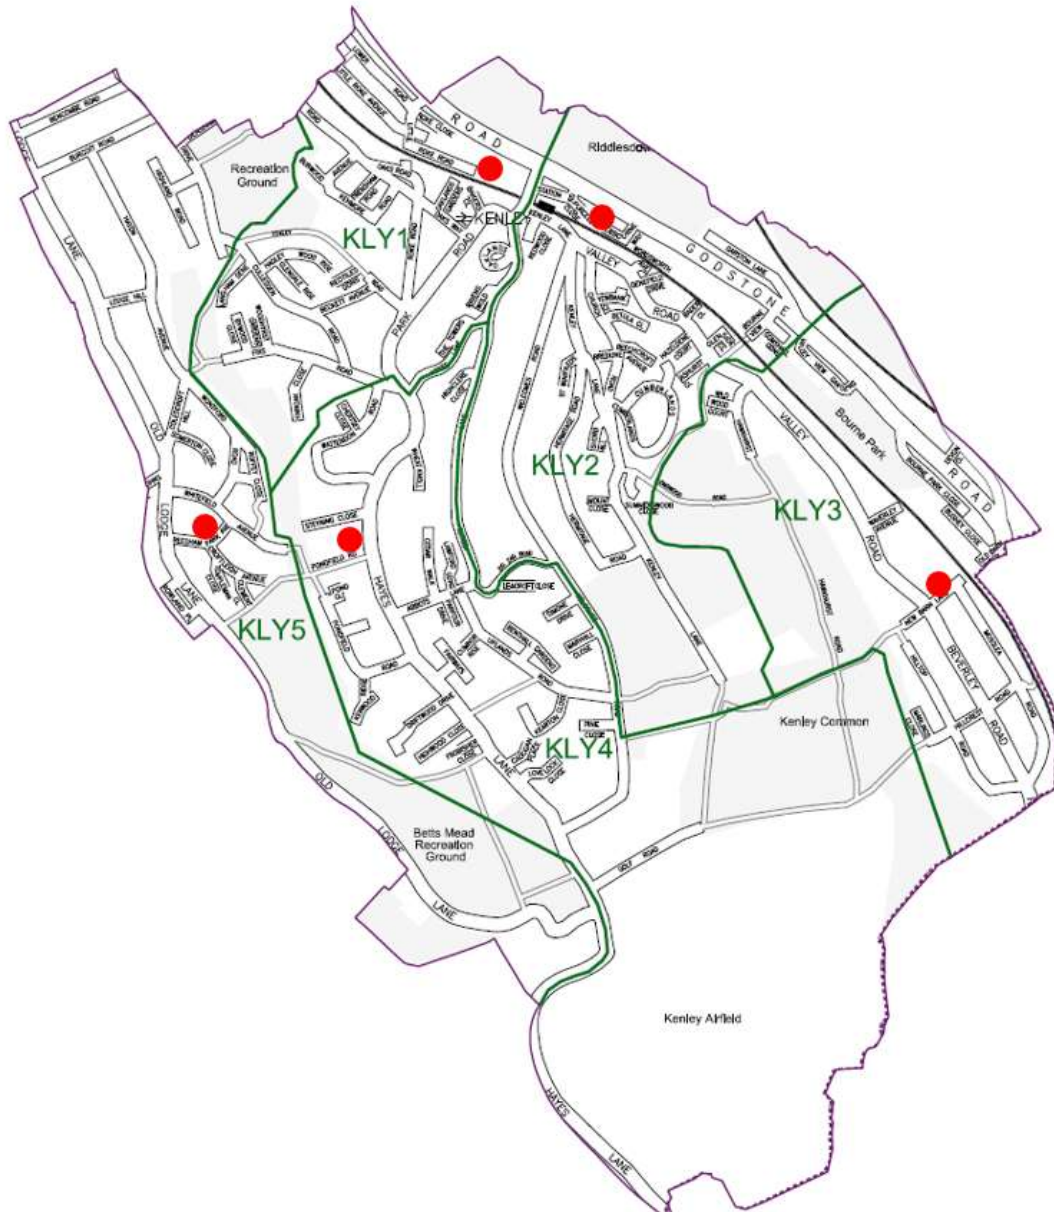

Summary of current arrangements and recommendations:

In the current division of the size of the electorates for each polling districts are within the Electoral Commissions recommended number of electors per polling station. However there is a good case for part of the KLY1 polling district to be incorporated into the KLY4 polling district. The geography of the ward means that the polling station for KLY1 at Kenley Harris Primary School, Little Roke Road is at the bottom of a hill, with a significant part of the polling district at the top. This problem is exacerbated by the fact that there are no suitable footpaths down the hill, with pedestrians required to walk in the road.

There are also a small number of properties - Pine Croft 61 Welcomes Road CR8 5HA and 64-68 Welcomes Road CR8 5HD that are currently in KLY4 on the electoral register but are located in the KLY2 polling district.

Each polling place in the ward provides good facilities for voting, providing suitable access for voters including those with a disability.