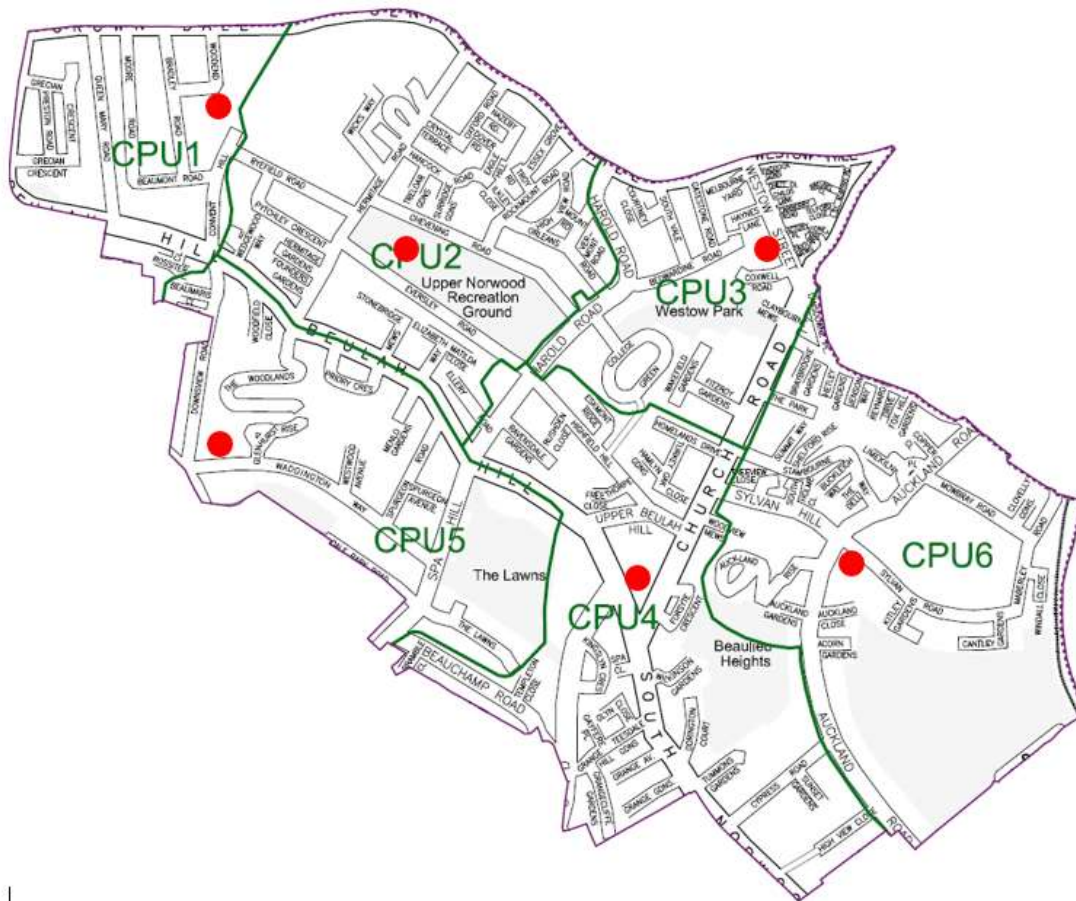

CPU2 - The Chevening Hub, (The Pavilion), Recreation Ground, Chevening Road, Upper Norwood, SE19 3TE

Number of properties	1280
Total number of Electors	2061
Number of postal voters	288

CPU3 - Phoenix Community Centre, 66 Westow Street, Upper Norwood, London, SE19 3AF

Number of properties	1381
Total number of Electors	1910
Number of postal voters	277

CPU4 - All Saints Church, Beulah Hill, Upper Norwood, London, SE19 3LS

Number of properties	1556
Total number of Electors	2385
Number of postal voters	444

Number of properties	1582
Total number of Electors	2353
Number of postal voters	372

Summary of current arrangements and recommendations

The current division of the Ward is satisfactory, with the exception of a number of properties located on Beulah Hill that appear to be in the incorrect polling district. The following addresses are all currently on the register in polling district CPU5 but are located within the existing CPU4 polling district:

- 1-7 Beulah Hill SE19 3LQ
- Cintra House 9 Beulah Hill SE19 3LY
- Scoresdale 13 Beulah Hill SE19 3LH
- Blenheim Court 17 Beulah Hill SE19 3LJ
- Windsor Court 19 Beulah Hill SE19 3LU
- 12 Beulah Hill SE19 3LL
- Ravensroost 27 Beulah Hill SE19 3LN