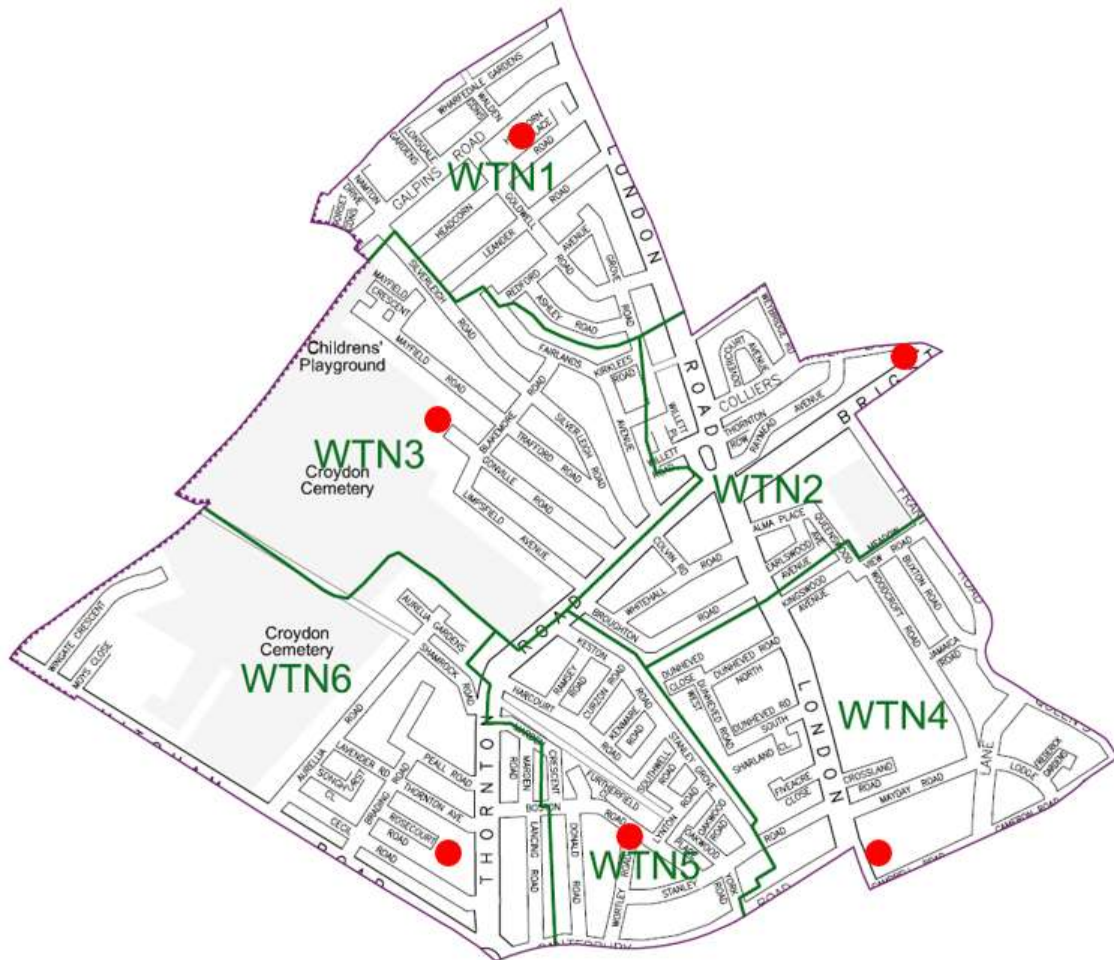

Summary of current arrangements and recommendations:

The current division of the Ward is satisfactory. The electorates for each polling districts are within the Electoral Commissions recommended number of electors per polling station and there is no over-whelming case for changing the boundaries so soon after the introduction of new ward and polling district boundaries in 2018.

Each polling place in the ward provides good facilities for voting, providing suitable access for voters including those with a disability.

Recommendation:

No changes to the current arrangements are recommended.