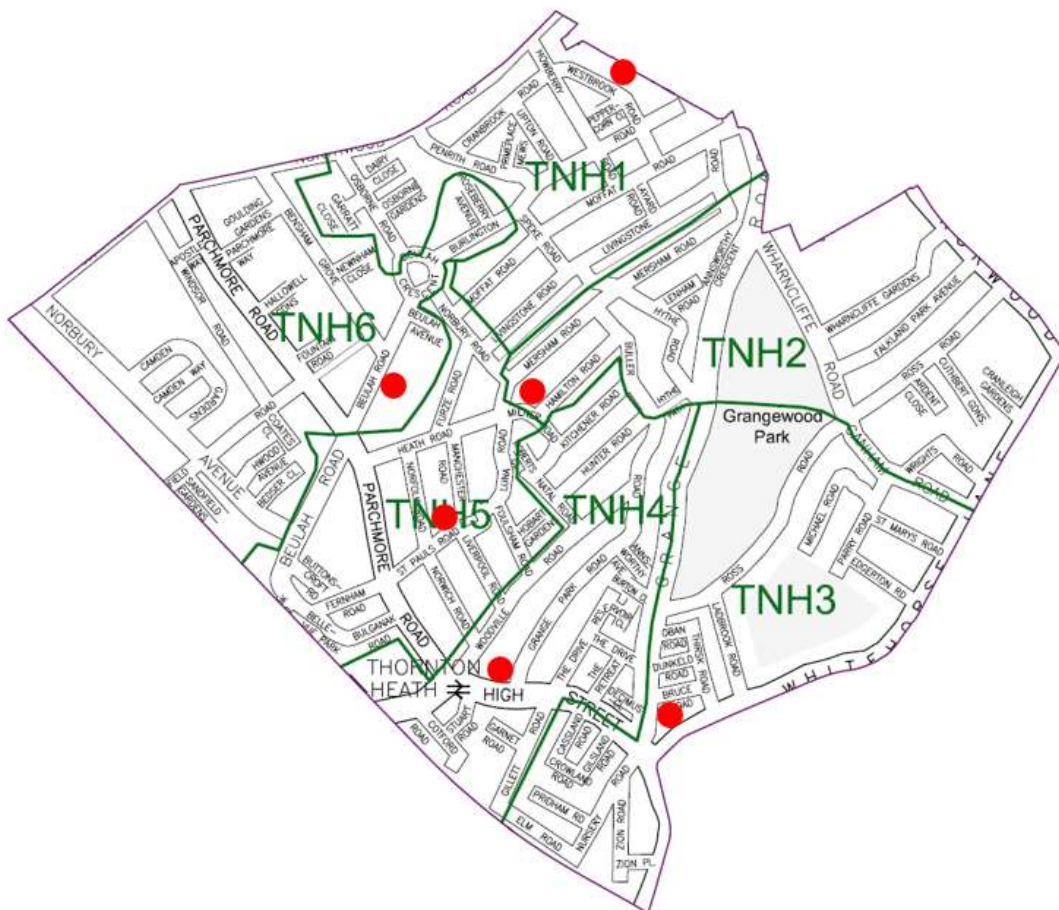

Summary of current arrangements and recommendations:

The current division of the Ward is satisfactory, with the exception of a small number of properties which are in the incorrect polling district.

1 - 145 Grange Road SE25 6TQ all on the electoral register in polling district THN3 but they should be in Polling District THN4. 209 electors are affected this.

Other than this, the electorates for each polling district are within the Electoral Commissions recommended number of electors per polling station and there is no over-whelming case for changing the boundaries so soon after the introduction of new ward and polling district boundaries in 2018.

Each polling place in the ward provides good facilities for voting, providing suitable access for voters including those with a disability.

Recommendation:

Amend the electoral register to move the addresses listed above from THN3 to THN4 polling district. No other changes are recommended.

Revised Electorates:

TNH3 - St Alban`s Church Hall, 1 Whitehorse Lane, South Norwood, London, SE25 6RD 1791

TNH4 - Thornton Heath Leisure Centre, 80-110 High Street, Thornton Heath, Surrey, CR7 8LF 2137