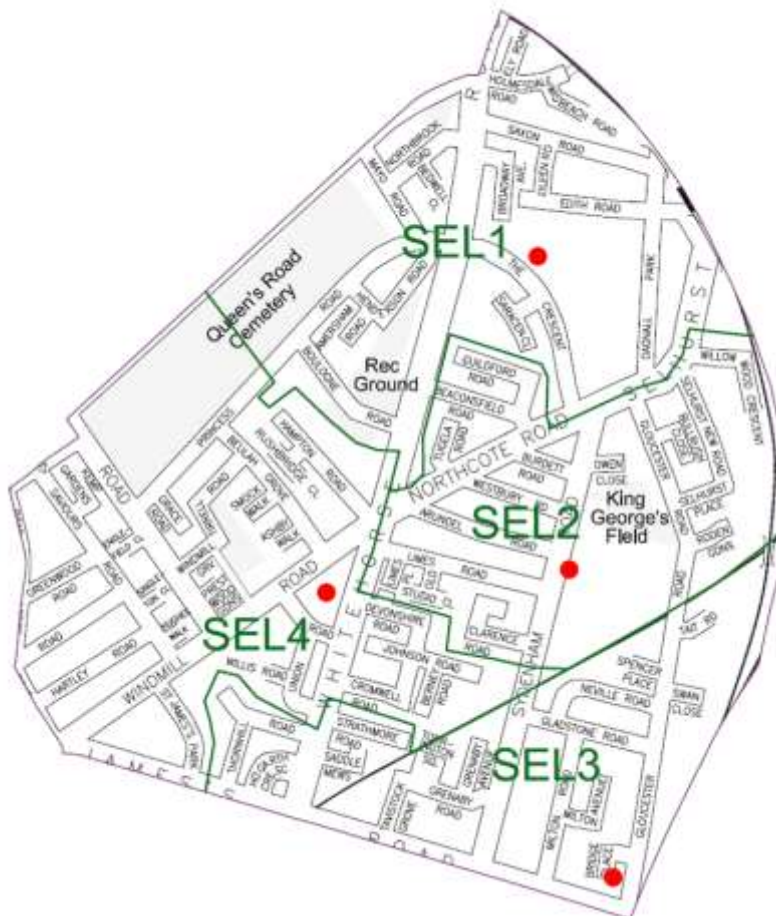

Appendix 19

Selhurst Ward

Current polling place and polling district Information.

SEL1 - The Crescent Primary School, Whitehorse Road Entrance, The Crescent, CR0 2HN

Number of properties	1309
Total number of Electors	1827
Number of postal voters	261

SEL2 - Broadmead Junior School, Sydenham Road, Croydon, CR0 2EA

Number of properties	1204
Total number of Electors	1935
Number of postal voters	280

SEL3 - Bridge Place Community Centre, Bridge Place, Croydon, Surrey, CR0 2BB

Number of properties	1162
Total number of Electors	1564
Number of postal voters	253

SEL4 - Whitehorse Resource Base, 89 Whitehorse Road, Croydon, CR0 2JJ

Number of properties	1582
Total number of Electors	2565
Number of postal voters	377

Summary of current arrangements and recommendations:

The current division of the Ward is satisfactory, with the exception of a small number of properties which are in the incorrect polling district.

1 – 29 Selhurst Road SE25 are all currently on the electoral register in polling district SEL2 but they are located in polling district SEL1. 26 electors affected by this.