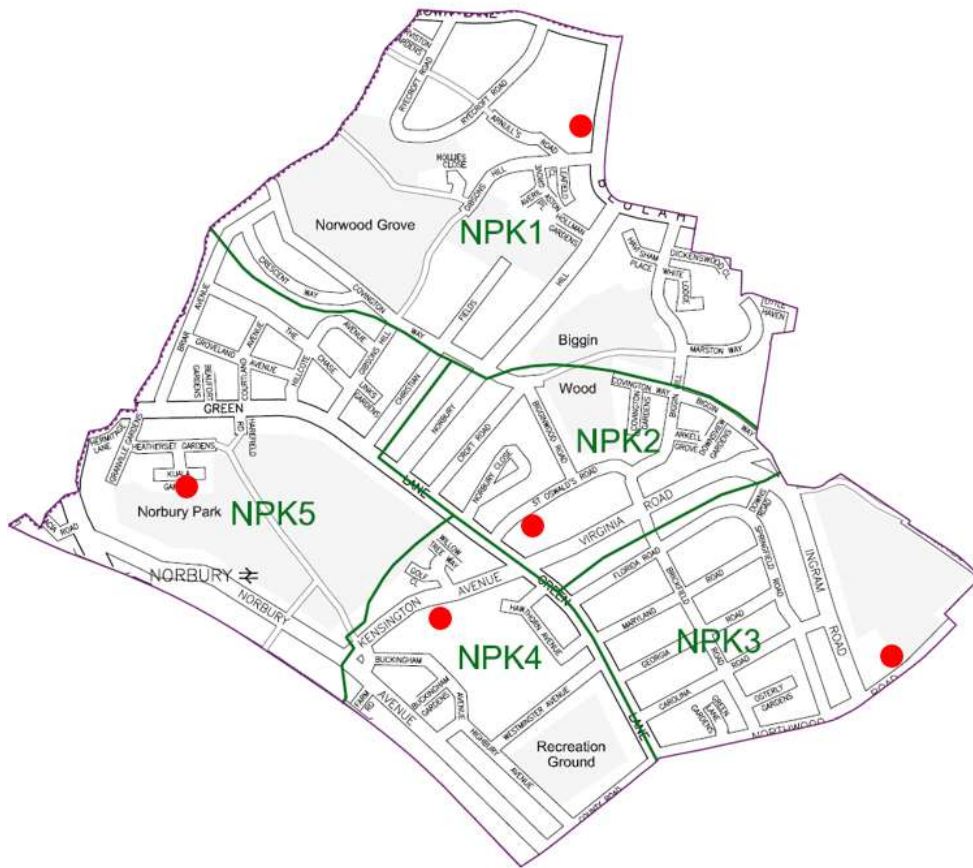

Summary of current arrangements and recommendations:

The current division of the Ward is satisfactory, with the exception of a number of properties located on Gibson’s Hill which are in the incorrect polling district. 48-84 Gibson’s Hill are all currently on the register in polling district NPK5 but are located in NPK1 polling district. 127 electors are affected by this.

Other than this, the electorates for each polling districts are within the Electoral Commissions recommended number of electors per polling station and there is no overwhelming case for changing the boundaries so soon after the introduction of new ward and polling district boundaries in 2018.

Each polling place in the ward provides good facilities for voting, providing suitable access for voters including those with a disability.

Recommendation:

Amend the electoral register to move the addresses listed above from NPK5 to NPK1 polling district. No other changes are recommended.

Revised Electorates:

NPK1 - St Joseph`s College, 405 Beulah Hill, Upper Norwood, London, SE19 3HL
1487

NPK5 - Residents` Common Room, Sheltered Housing, Kuala Gardens, Norbury, London, SW16 3LQ
1905