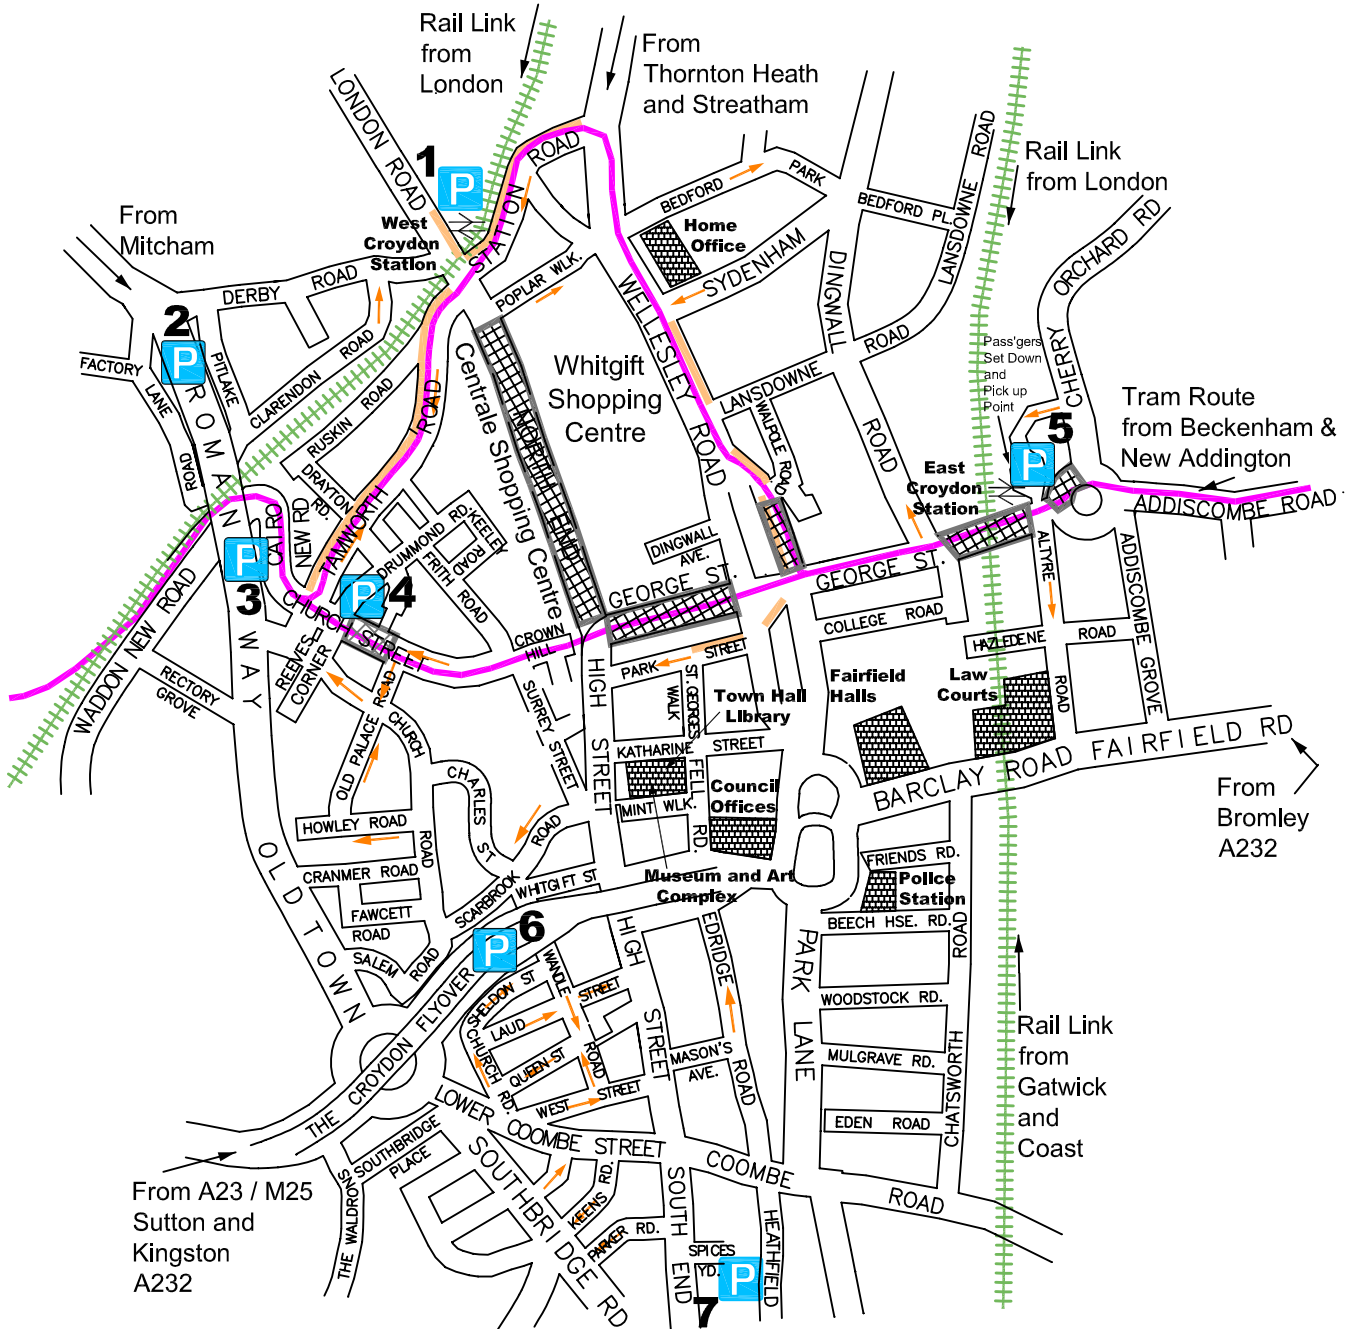

Town Centre Car Parks

- | | |
|-------------------------------|---|
| 1 West Croydon Station | 5 East Croydon Station (30mins max. stay) |
| 2 Factory Lane | 6 Wandle Road (surface) - available to the public only from 4pm Mon-Fri and any time at weekends |
| 3 Jubilee Bridge | 7 Spices Yard |
| 4 Ann's Place | |
-
- | | |
|--|--|
|  Bus Lane |  Car Park |
|  Railway |  Road closed to car traffic |
|  Tram Route | |