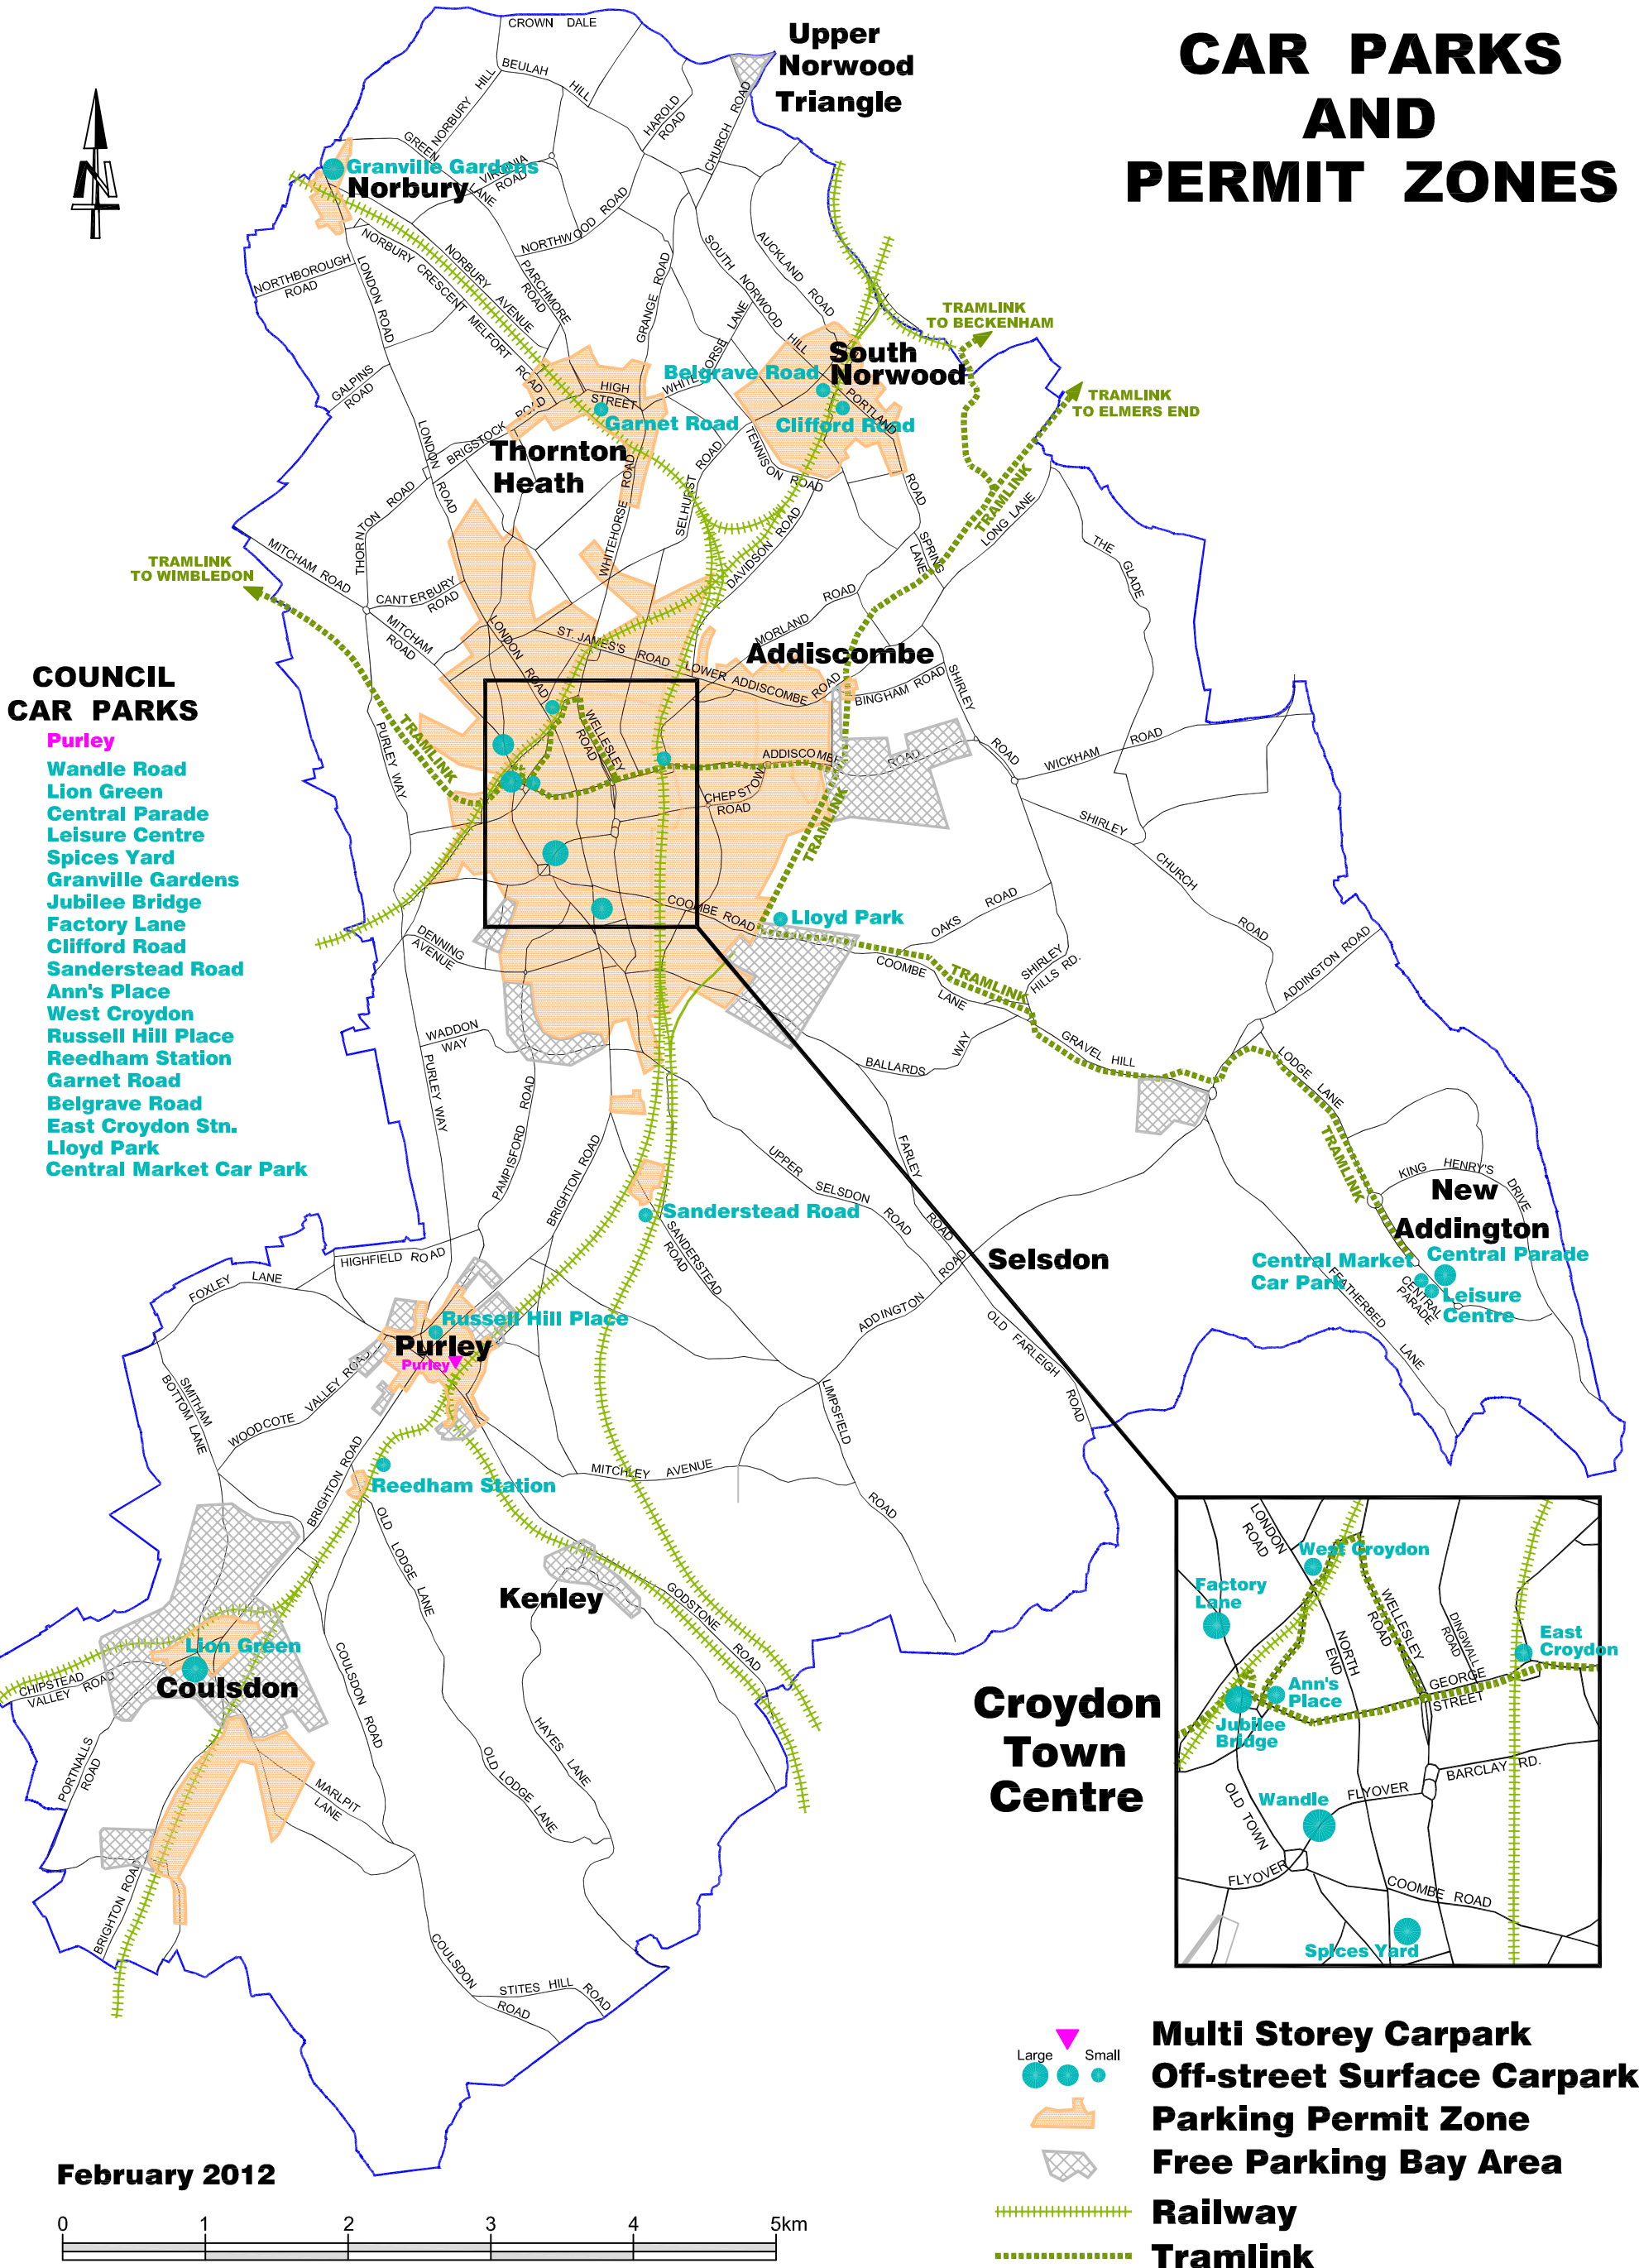

CROYDON COUNCIL

CAR PARKS AND PERMIT ZONES

COUNCIL CAR PARKS

- Purley
- Wandle Road
- Lion Green
- Central Parade
- Leisure Centre
- Spices Yard
- Granville Gardens
- Jubilee Bridge
- Factory Lane
- Clifford Road
- Sanderstead Road
- Ann's Place
- West Croydon
- Russell Hill Place
- Reedham Station
- Garnet Road
- Belgrave Road
- East Croydon Stn.
- Lloyd Park
- Central Market Car Park

February 2012

Based upon the Ordnance Survey map with the permission of the Controller of Her Majesty's Stationery Office. Crown Copyright. License No.100019257 2009