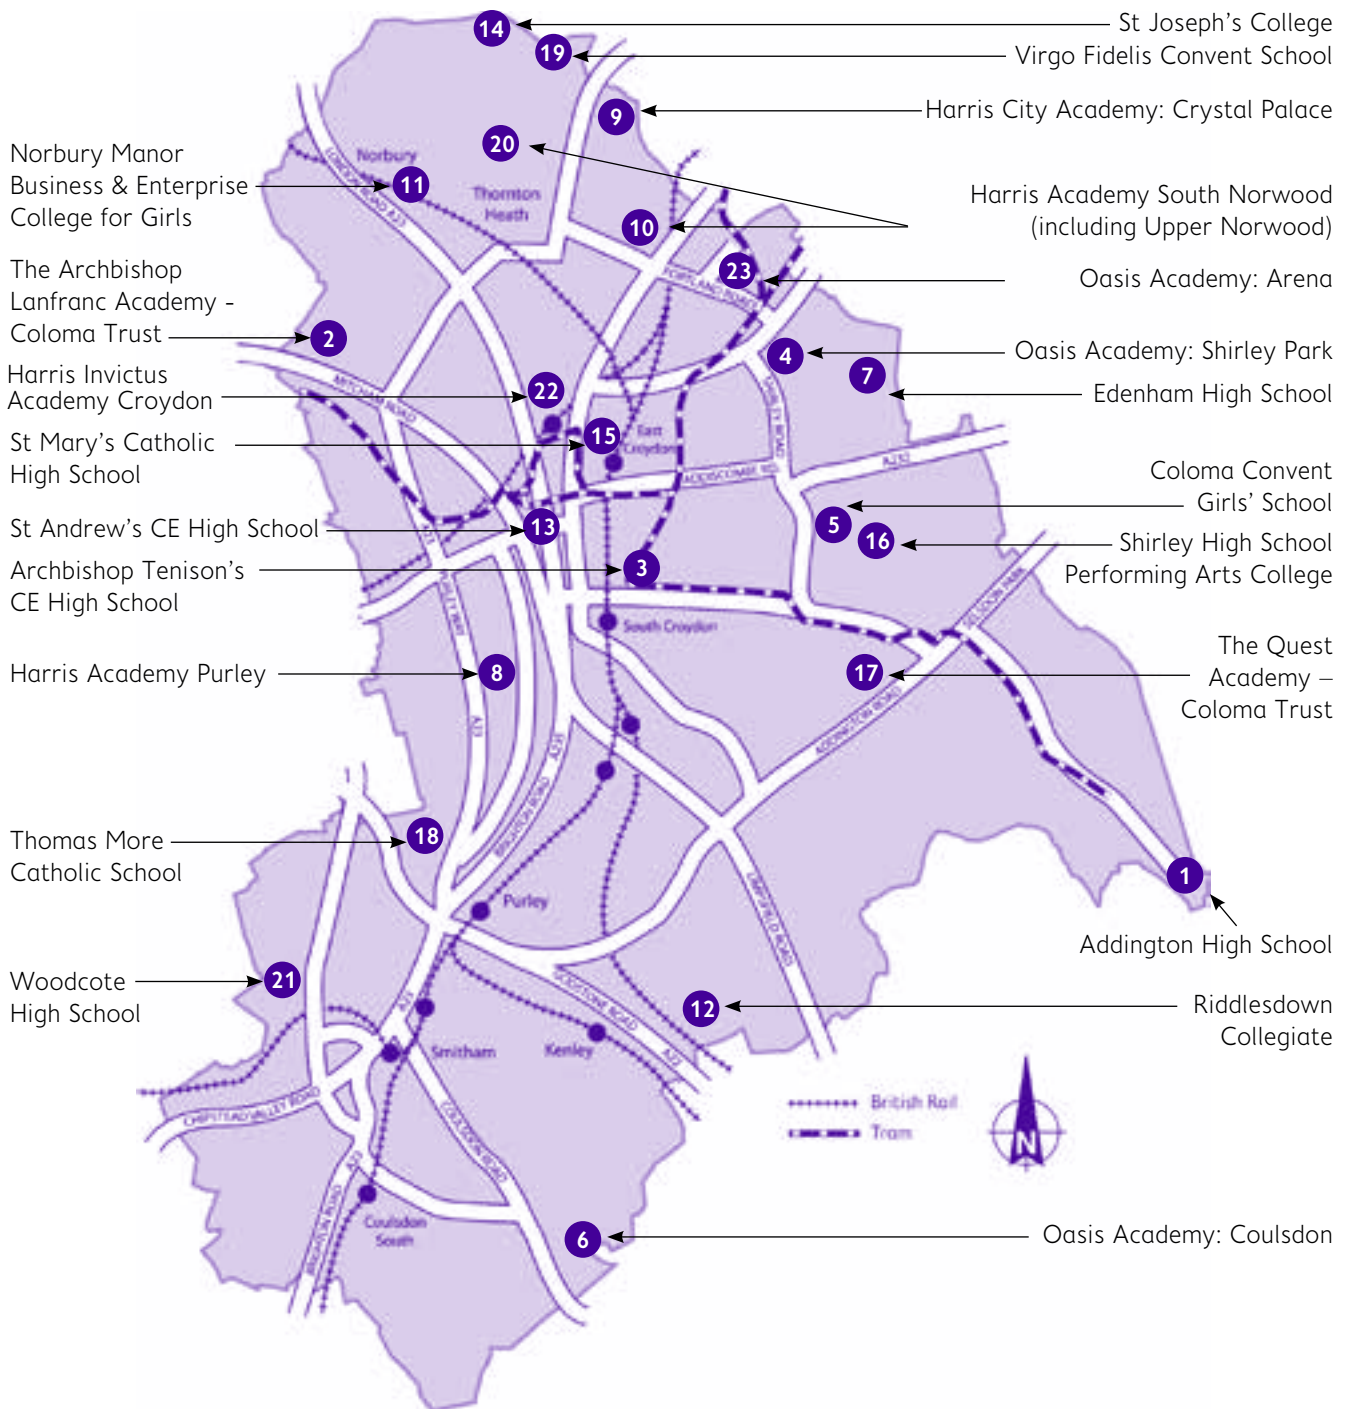

Location of secondary schools in Croydon

Key

Addington High School	1	Harris City Academy Crystal Palace	9	The Quest Academy – Coloma Trust	17
The Archbishop Lanfranc Academy	2	Harris Academy South Norwood	10	Thomas More Catholic School	18
Archbishop Tenison's CE High School	3	Norbury Manor Bus. & Ent. College	11	Virgo Fidelis Convent School	19
Oasis Academy: Shirley Park	4	Riddlesdown Collegiate	12	Harris Academy Upper Norwood	20
Coloma Convent Girls' School	5	St. Andrew's CE High School	13	Woodcote High School	21
Oasis Academy: Coulsdon	6	St. Joseph's College	14	Harris Invictus Academy Croydon	22
Edenham High School	7	St. Mary's Catholic High School	15	Oasis Academy Arena	23
Harris Academy Purley	8	Shirley High School Performing Arts College	16		