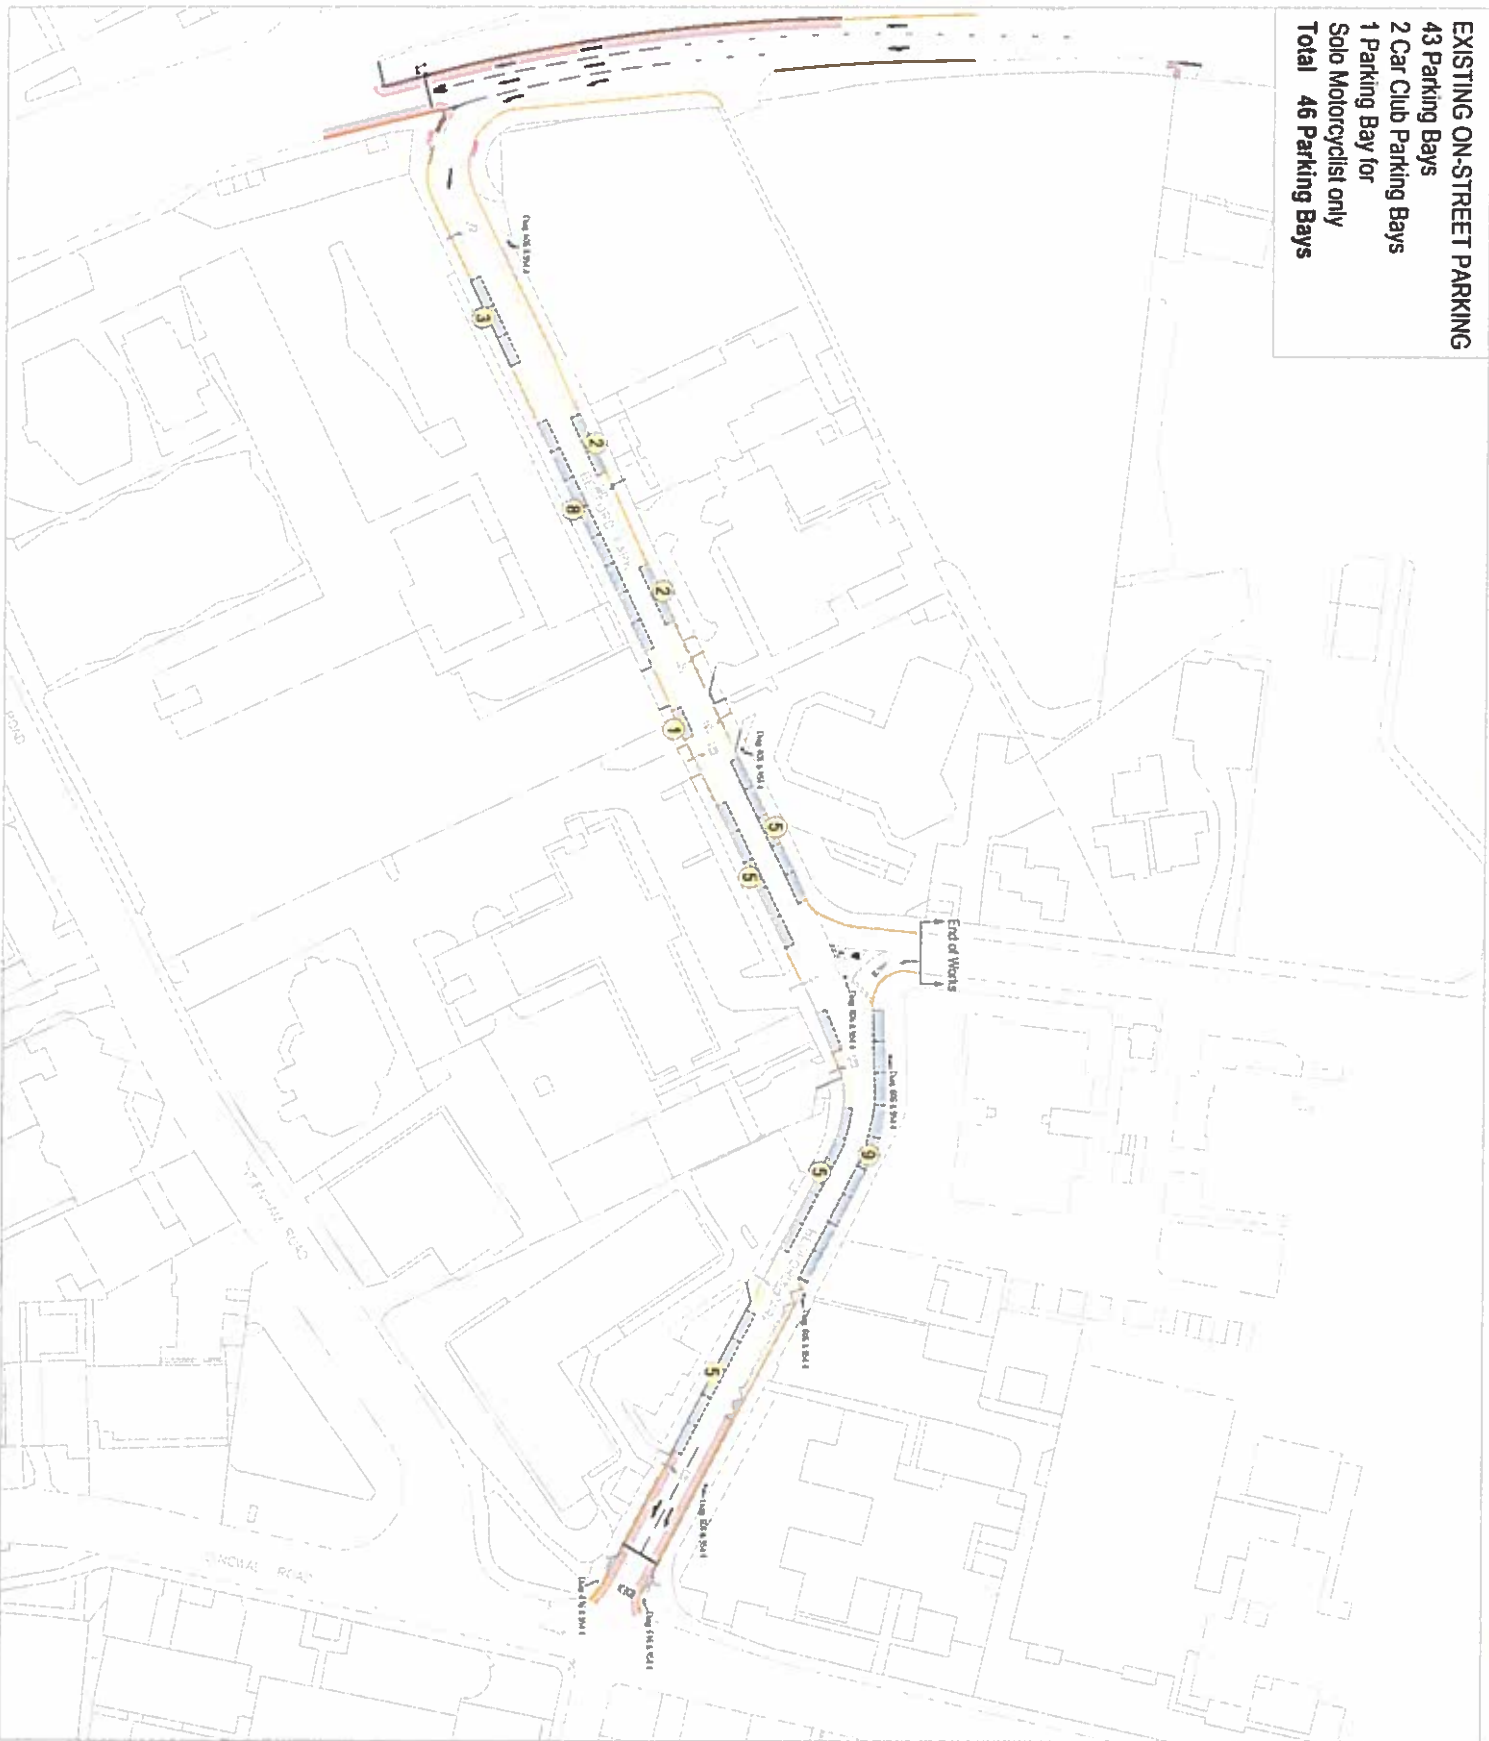

EXISTING ON-STREET PARKING
 43 Parking Bays
 2 Car Club Parking Bays
 1 Parking Bay for Solo Motorcyclist only
Total 46 Parking Bays

Key:
 Double Yellow Line (diagram 1018.1)
 Single Yellow Line (diagram 1017)
 Pay & Display On-street Parking Bays
 Car Club On-street Parking Bays
 Number of On-street Parking Bays

Label	Quantity	Unit	Notes
1	43	Parking Bays	
2	2	Car Club Parking Bays	
3	1	Parking Bay for Solo Motorcyclist only	
Total	46	Parking Bays	

**WELLESLEY ROAD PHASE 1
 BEDFORD PARK - POPLAR WALK
 EXISTING PARKING PROVISION**