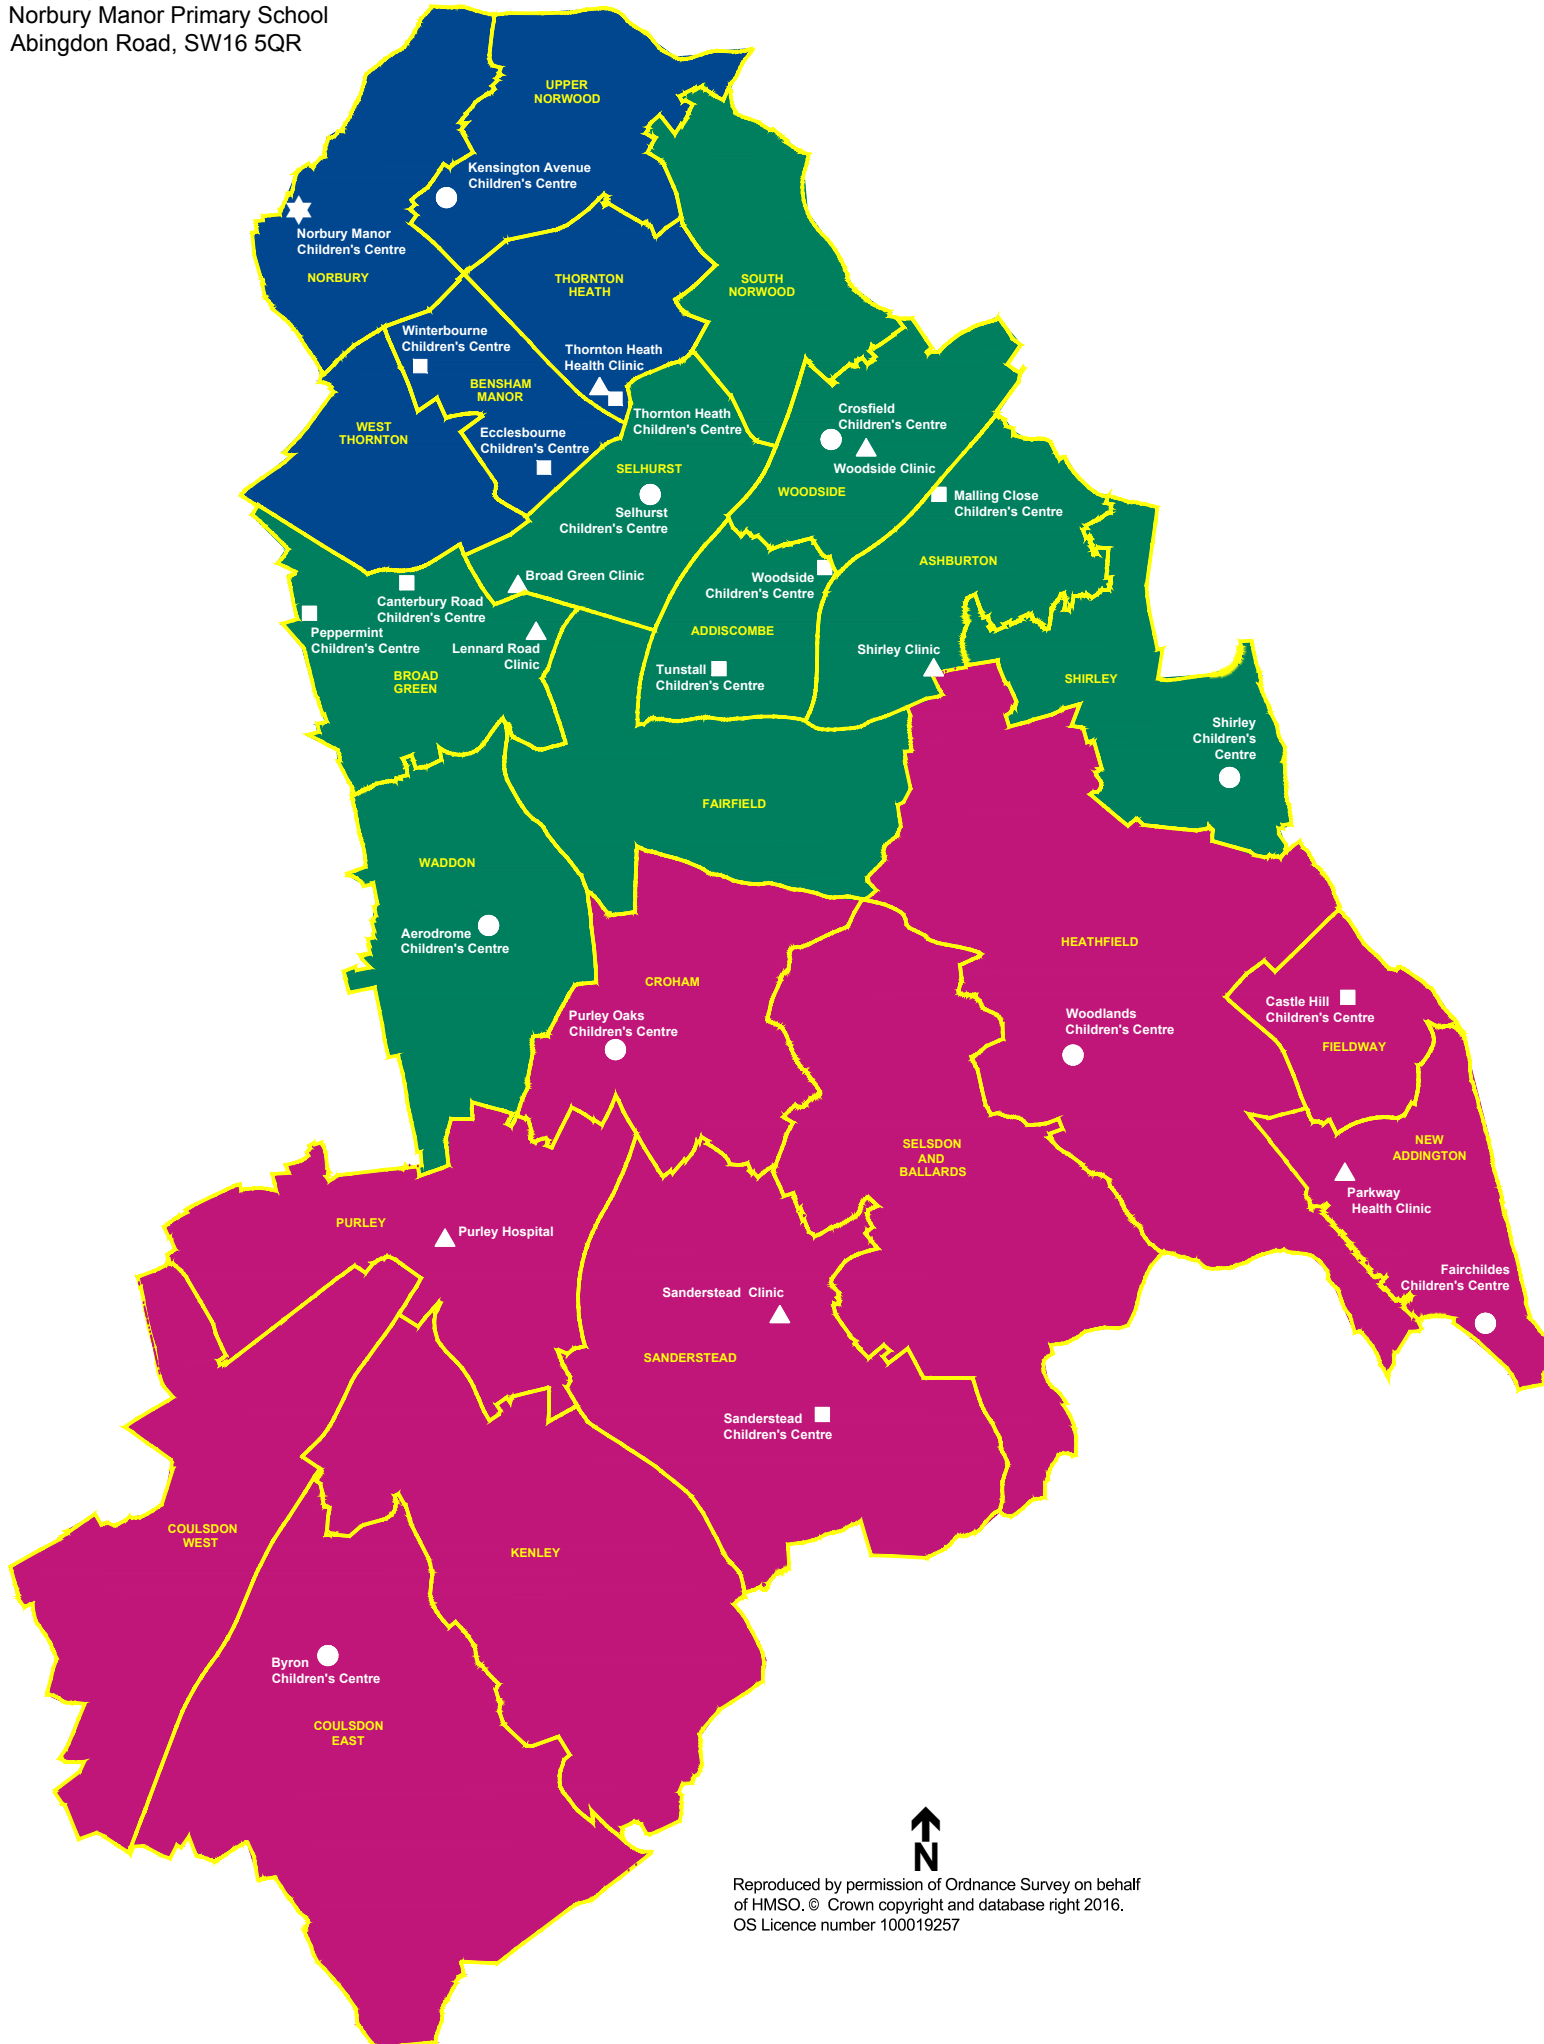

# Best Start Hubs

## Planning Area 1

- **Kensington Avenue Children's Centre**  
Kensington Avenue Primary School  
Kensington Avenue, CR7 8BT
- ▲ **Thornton Heath Health Clinic**  
61a Gillet Road, CR7 8RL
- **Winterbourne Children's Centre**  
Winterbourne Nursery & Infants School  
Winterbourne Road, CR7 7QT
- **Thornton Heath Children's Centre**  
Thornton Heath Early Years Centre  
51 Pridham Road, CR7 8RS
- **Ecclesbourne Children's Centre**  
Ecclesbourne Primary Pegasus Academy Trust  
Attlee Close, CR7 7FA
- ★ **Norbury Manor Children's Centre**  
Norbury Manor Primary School  
Abingdon Road, SW16 5QR

- Designated Children's Centre
  - ▲ CHS Community Base
  - Service Access Point
  - ★ 2 Year Old Offer Delivery Point
- Wards

## Planning Area 2

- **Selhurst Children's Centre**  
Selhurst Early Years Centre  
23 Dagnall Park, SE25 5PL
- **Crosfield Children's Centre**  
Crosfield Nursery School  
Elborough Road, SE25 5BD
- **Shirley Children's Centre**  
Forest Academy  
34 Lilac Gardens, CR0 8NR
- **Aerodrome Children's Centre**  
Aerodrome Primary Academy  
Violet Lane, CR0 4EJ
- ▲ **Woodside Clinic**  
3 Enmore Road, SE25 5NT
- ▲ **Broad Green Clinic**  
Broad Green Centre  
1-13 Lodge Road, CR0 2PD
- ▲ **Lennard Road Clinic**  
12-18 Lennard Road, CR9 2RS
- ▲ **Shirley Clinic**  
135 Shirley Road, CR0 7LR
- **Peppermint Children's Centre**  
Franklin Way, CR0 4YD
- **Canterbury Road Children's Centre**  
Canterbury Road  
Recreation Ground, CR0 3HH
- **Tunstall Children's Centre**  
Tunstall Nursery  
Tunstall Road, CR0 6TY
- **Woodside Children's Centre**  
Woodside Primary School  
Morland Road, CR0 6NF
- **Malling Close Children's Centre**  
Malling Close, CR0 7YD