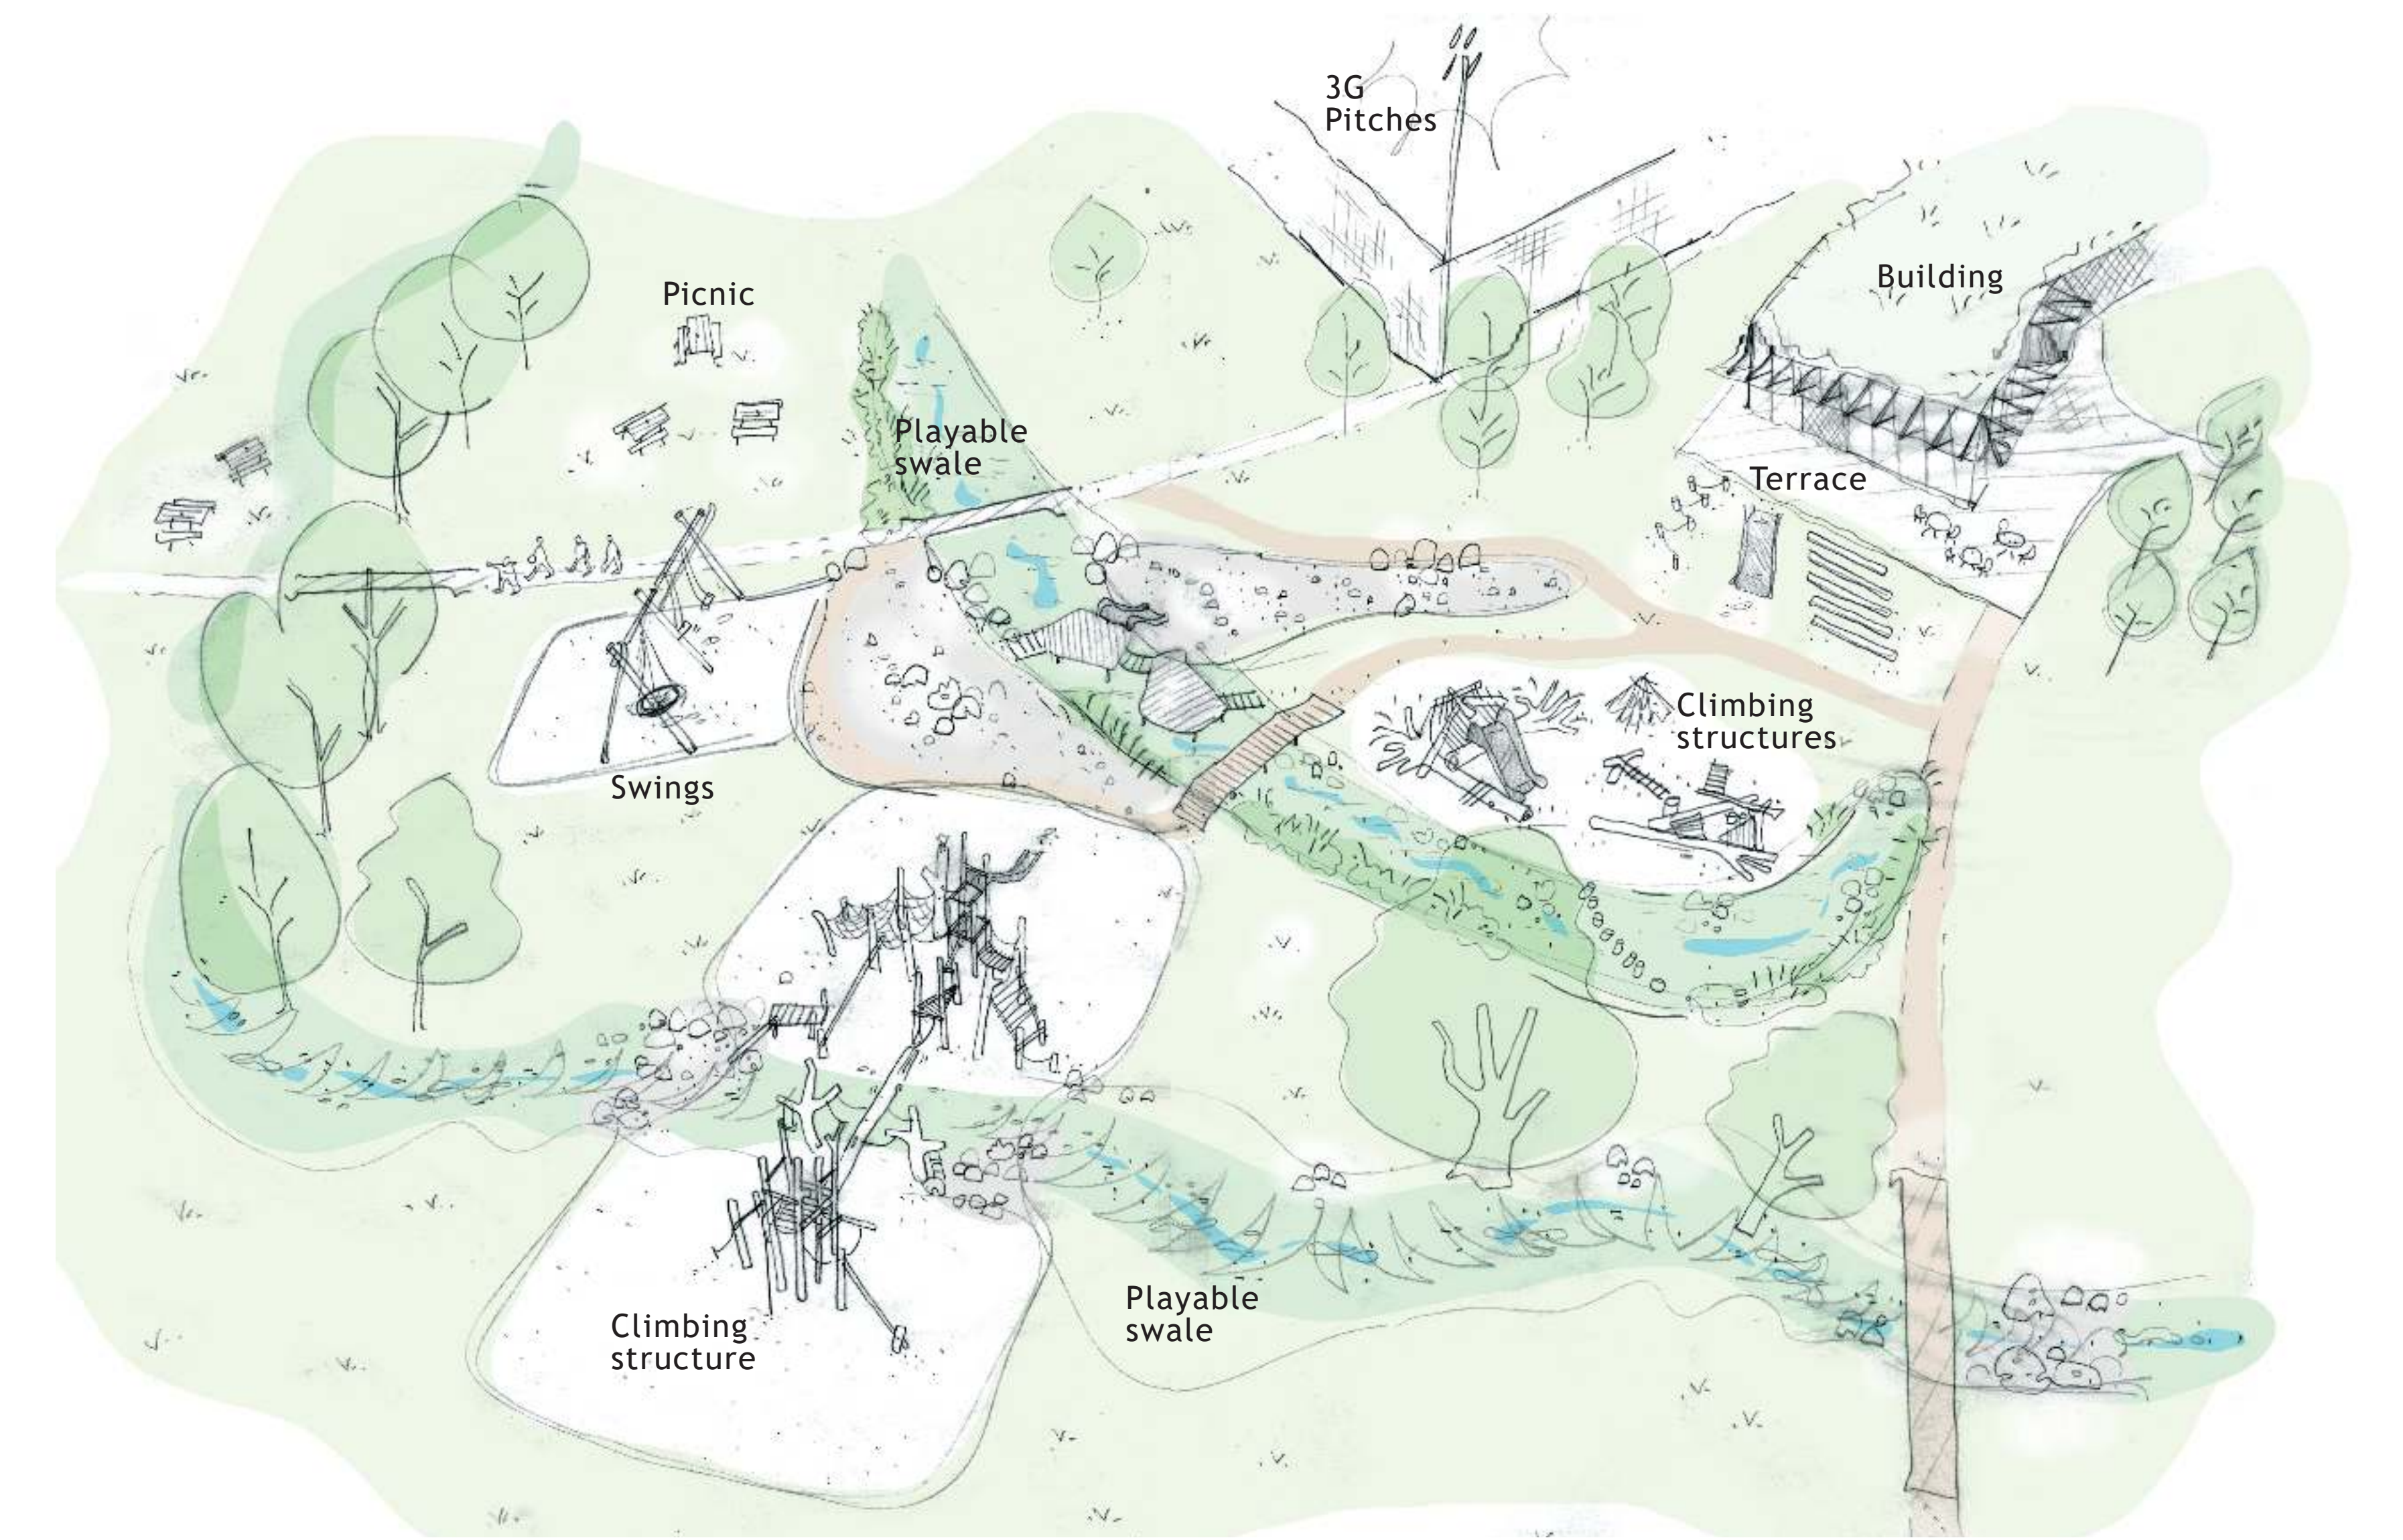

Ashburton Playing Fields - Proposed Landscape

Community Consultation October 2018

SITE STRATEGY

PLAY SCHEME

LANDSCAPE PALETTE