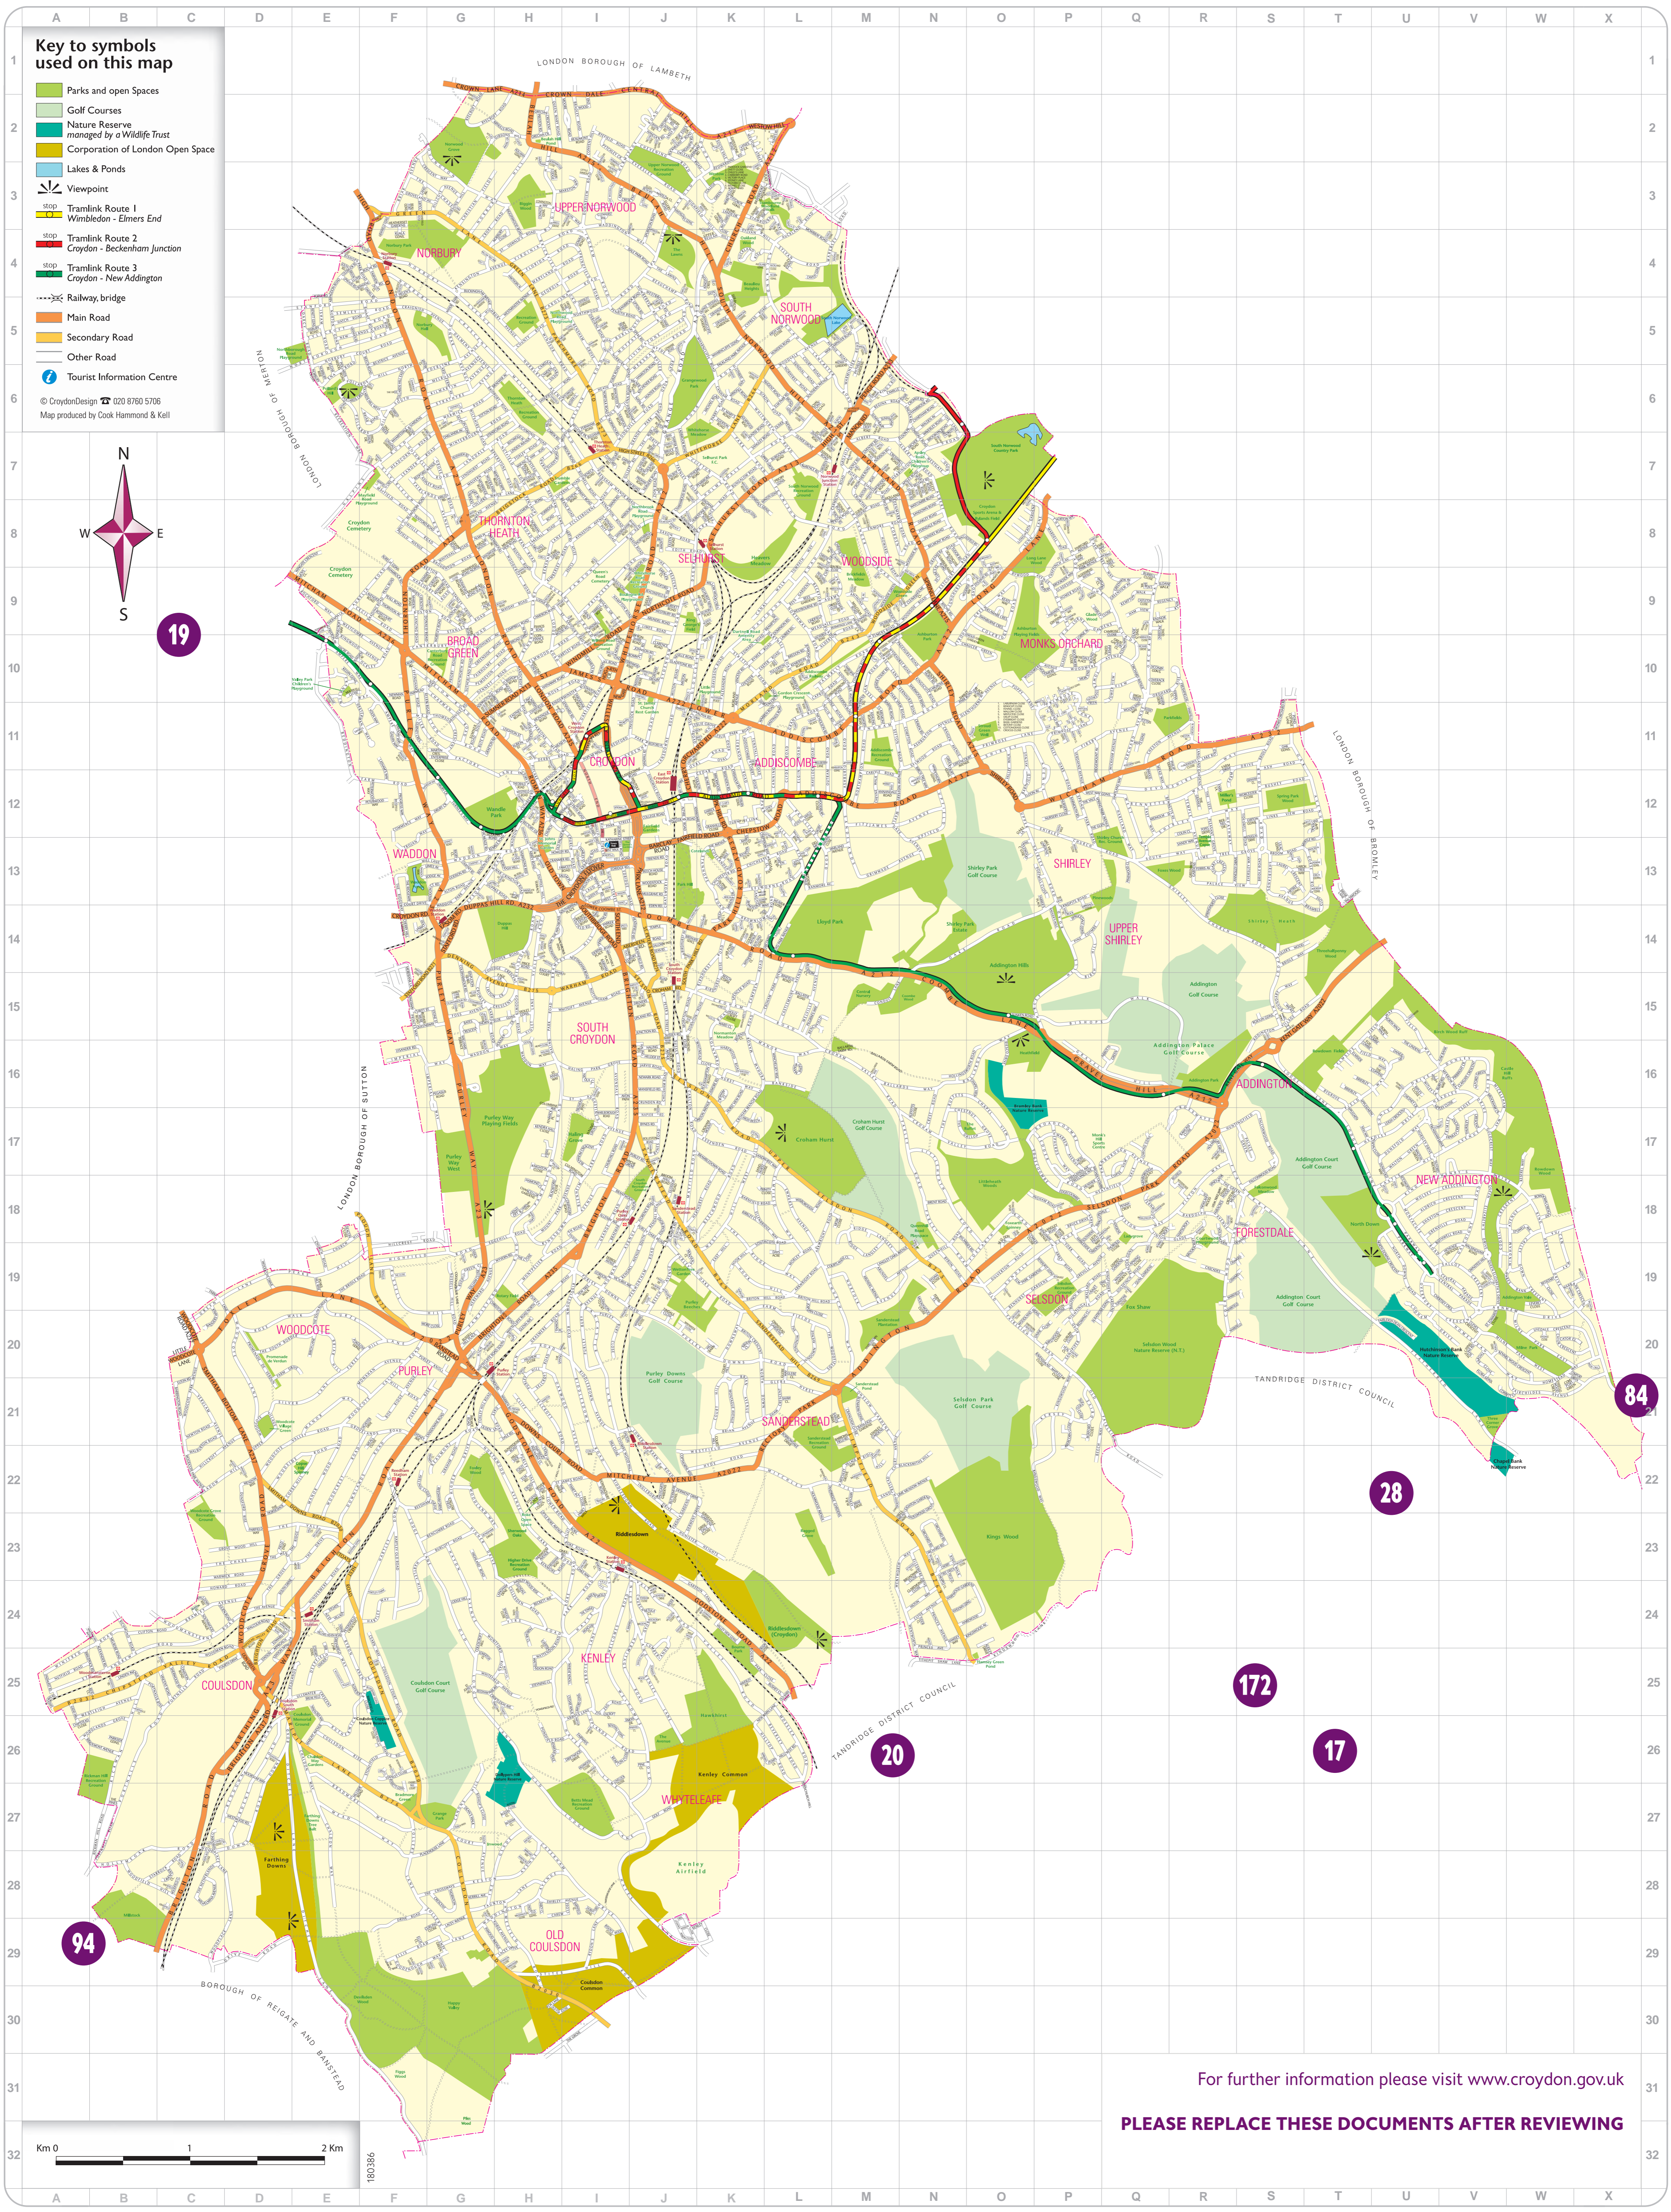

Parks and Open Land

For further information please visit www.croydon.gov.uk

PLEASE REPLACE THESE DOCUMENTS AFTER REVIEWING

	Description	Number/Name	Locality	Postcode
17	Limpsfield Road, chelsham(48 Acre Field) - OUTSIDE BOROUGH BUT LBC OWNED	Land Adj.greenlawn Memorial Gr	Limpsfield Road Chelsham	CR2
19	Therapia Lane (Southern Part) - OUTSIDE BOROUGH BUT LBC OWNED	Therapia Lane		CR0
20	Warlingham Court Farm	Tithepit Shaw Lane	Sanderstead	CR6 9AT
28	Featherbed Lane (Chapel Bank) - OUTSIDE BOROUGH BUT LBC OWNED	Chapel Bank	Featherbed Lane Chelsham	CR0
84	Jewels Wood - OUTSIDE BOROUGH BUT LBC OWNED	Sheepbarn Lane	New Addington	CR6
94	Millstock - OUTSIDE BOROUGH BUT LBC OWNED	Woodfield Hill	Coulsdon	CR5 3ED
172	Greenlawn Memorial Park - OUTSIDE BOROUGH BUT LBC OWNED	Chelsham Road	Warlingham	CR6 9EQ