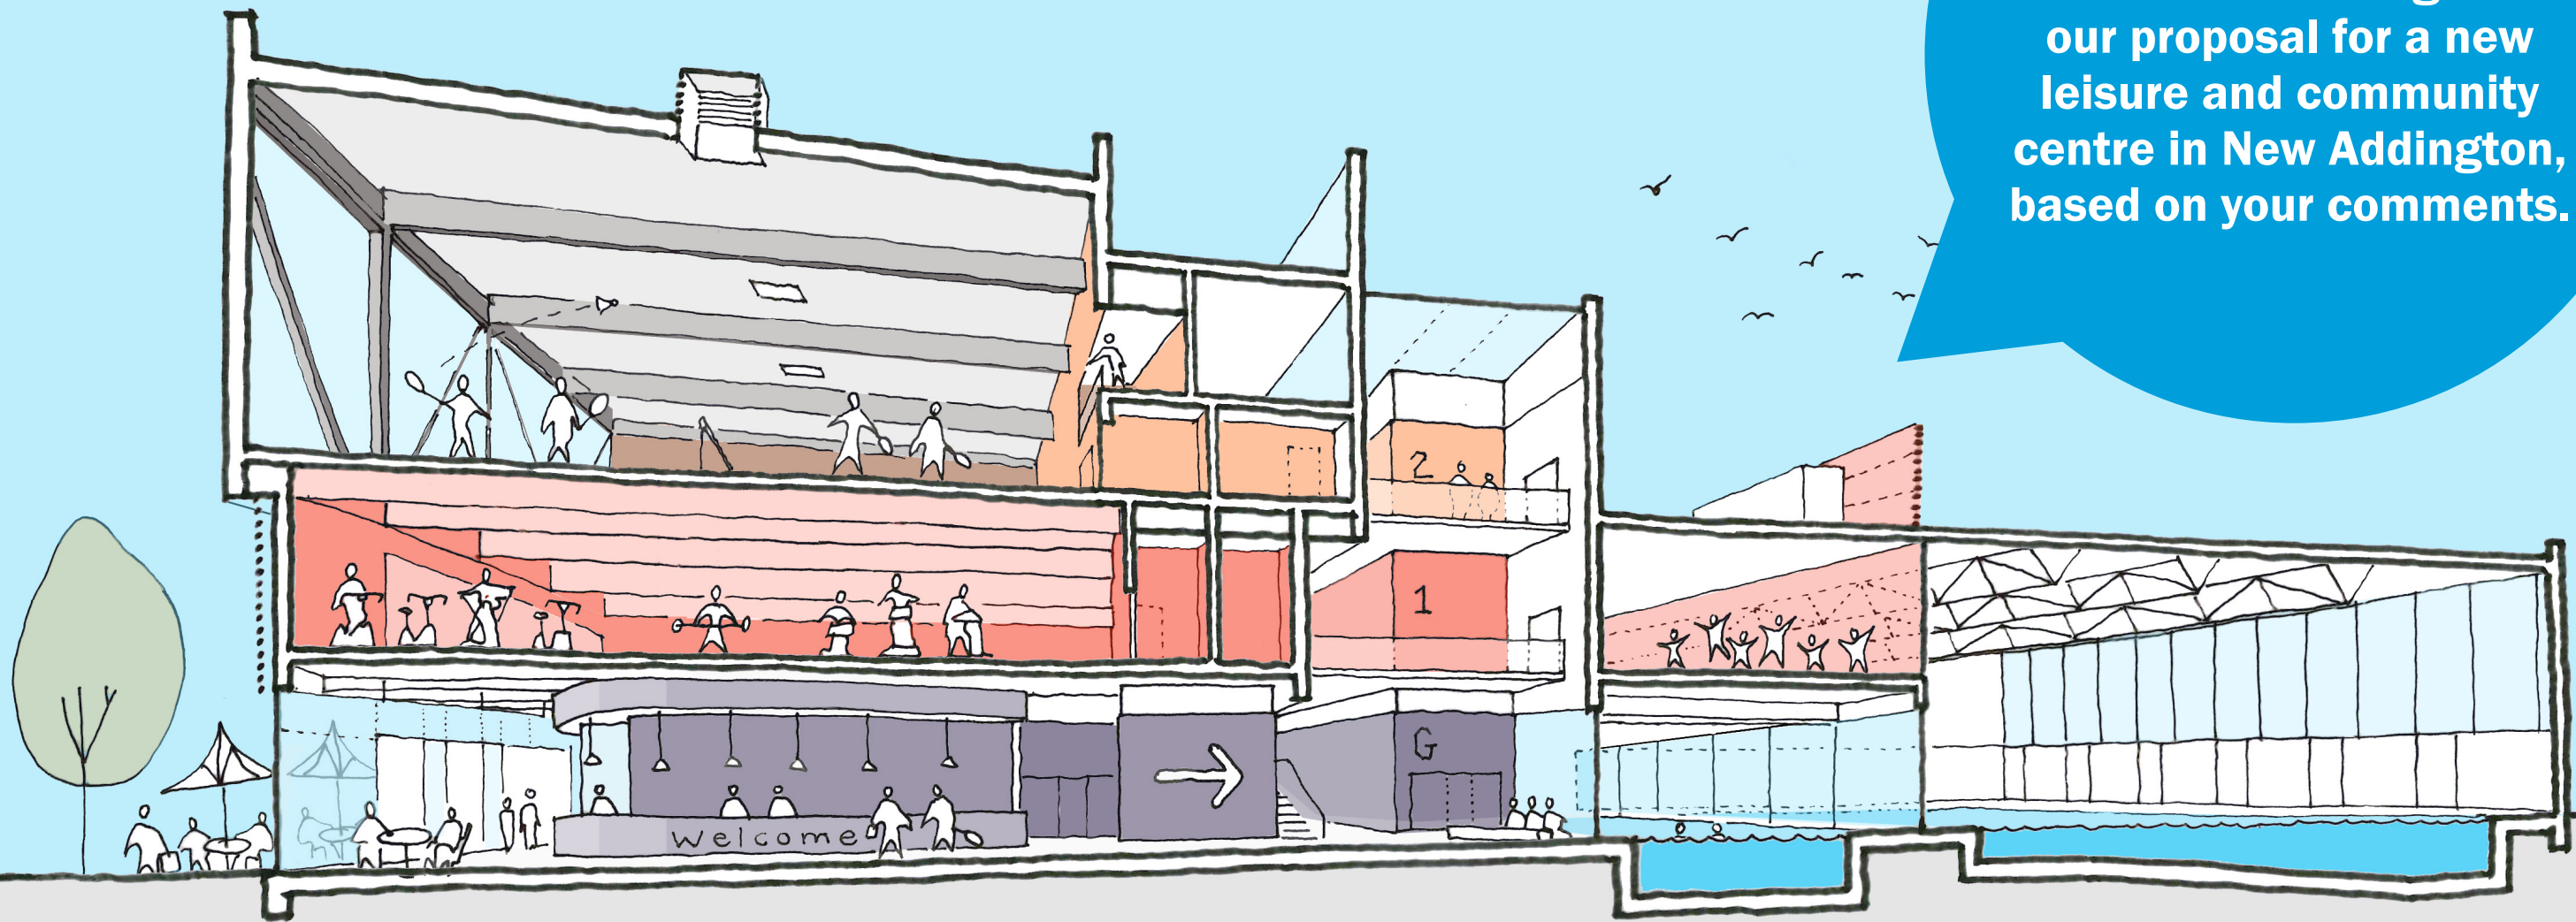

# NEW FACILITIES FOR NEW ADDINGTON

Come and find out how we've made changes to our proposal for a new leisure and community centre in New Addington, based on your comments.

## Information Evening:

New Addington Community Centre, Central Parade, Croydon CR0 0JB

**Monday 14th August 2017: 4:30pm – 7:30pm**

You will have the opportunity to view our proposals, ask questions and make comments as well as leave formal written feedback.