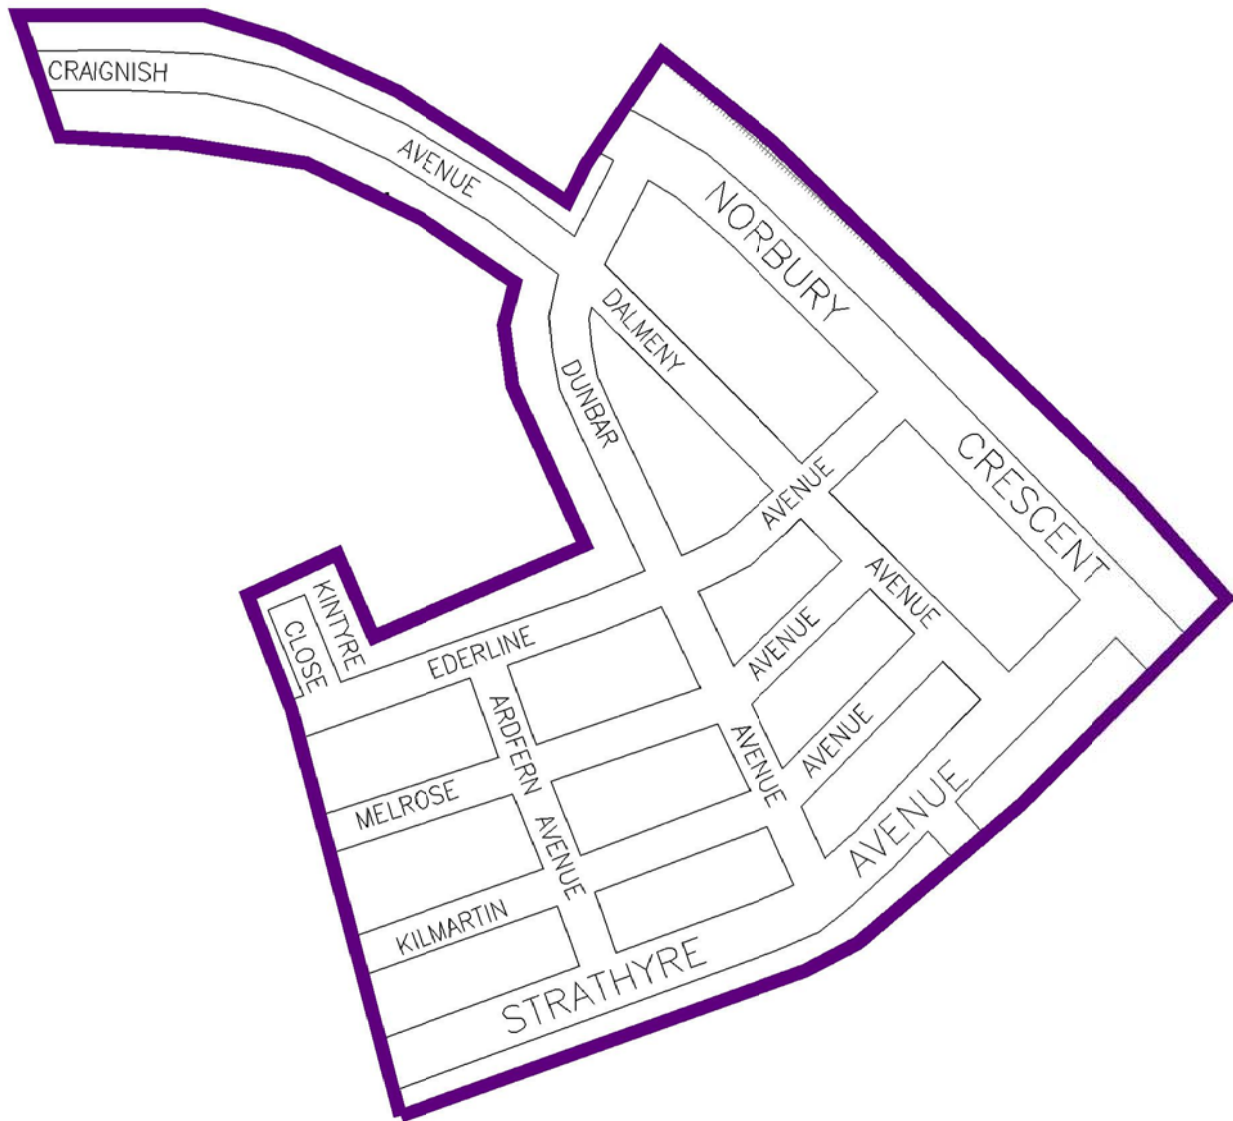

NORBURY NO COLD
CALLING ZONE

Community Services

Scaled to fit

Date: 24-2-2009

This map is based upon Ordnance Survey material with the permission of Ordnance Survey on behalf of the Controller of Her Majesty's Stationery Office © Crown copyright. Unauthorised reproduction infringes Crown copyright and may lead to prosecution or civil proceedings. London Borough of Croydon. Licence No. 100019257. 2009