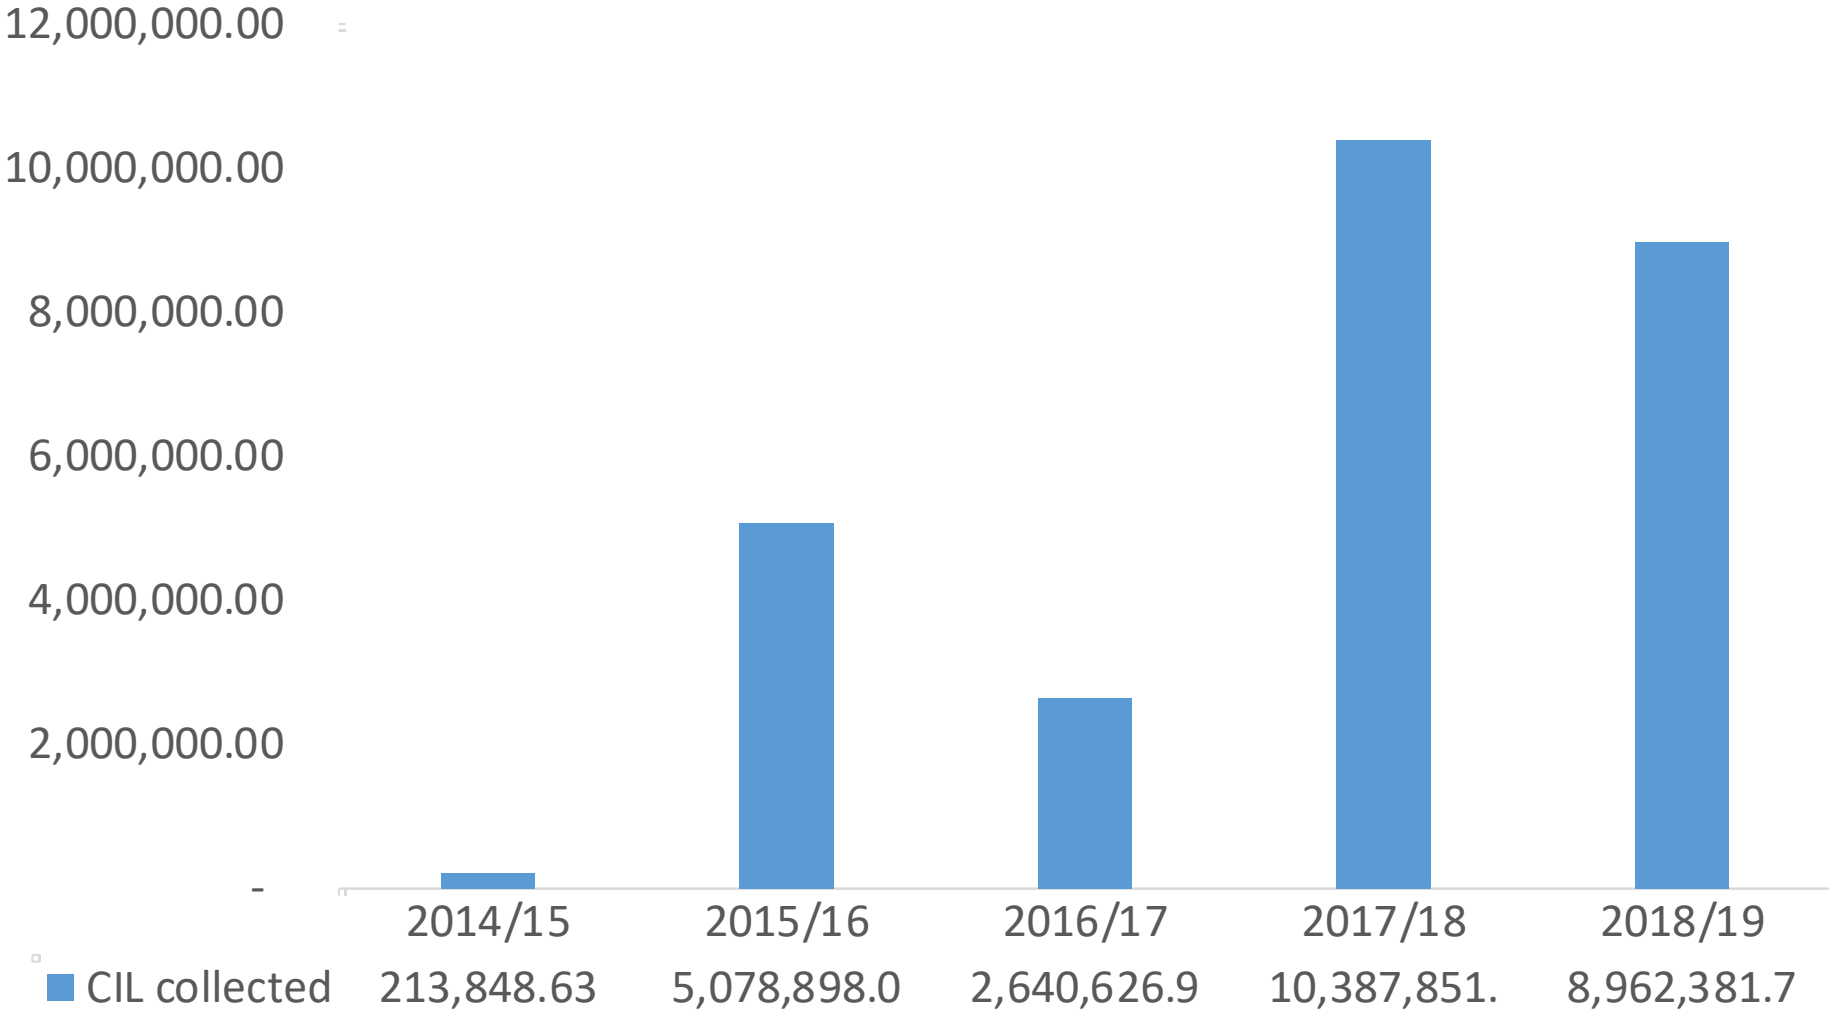

Total amount of CIL collected by the council

In total the council has collected £27,283,607 of CIL since 2014